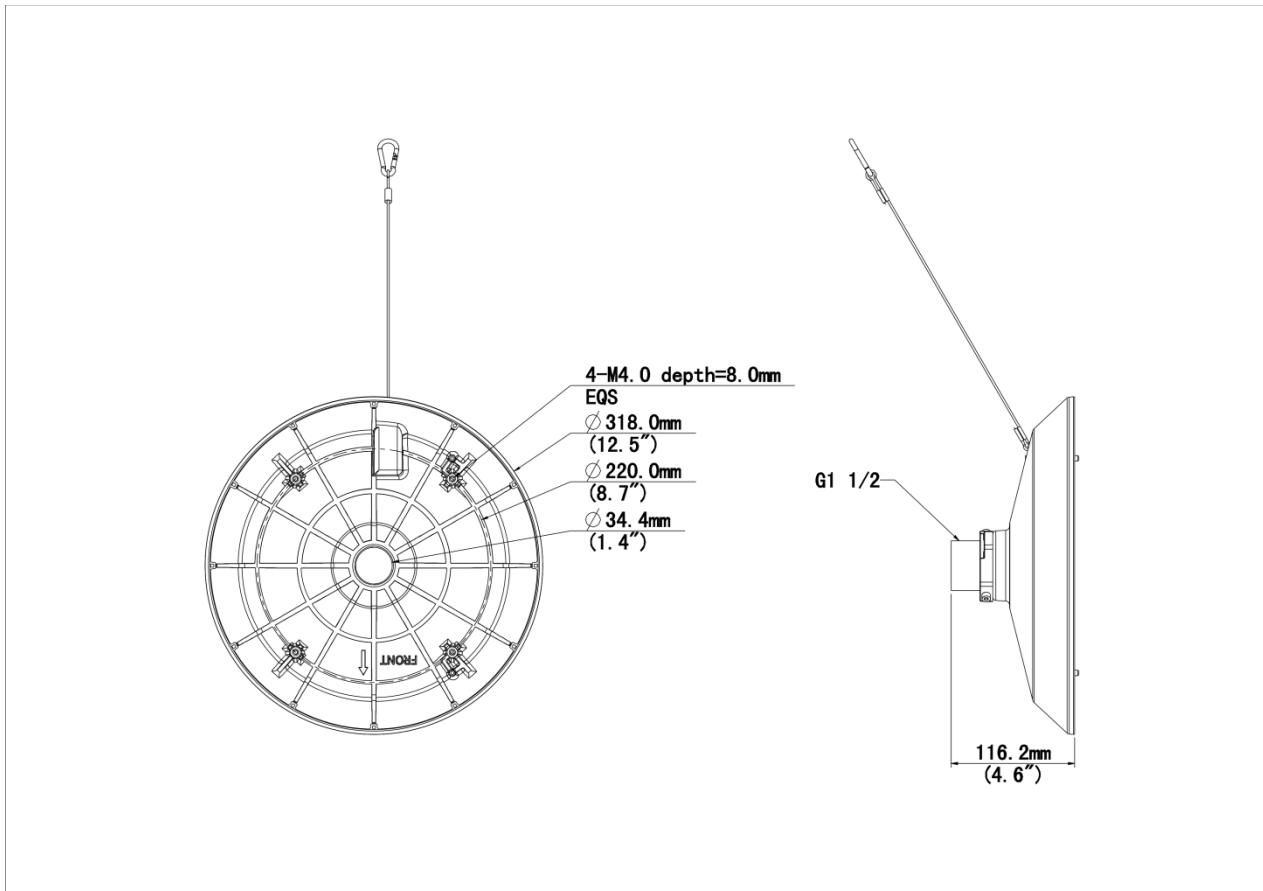

Multi-Sensor VF Dome Camera Pendant Mount & Wall Mount Adapter

TR-UF45-K-IN

Specifications

Model	TR-UF45-K-IN
Bracket	
Application	Indoor or outdoor, Multi-sensor VF dome camera pendant mount& wall mount
Bracket Dimensions	Ø 318 x 116 mm (Ø 12.5" x 4.6") (Ø x H)
Bracket Weight	1.3kg(2.9lb)
Bracket Material	Aluminum alloy

Dimensions

Zhejiang Uniview Technologies Co., Ltd.

No. 369, Xietong Road, Xixing Sub-district, Binjiang District, Hangzhou City, 310051, Zhejiang Province, China (Zhejiang) Pilot Free Trade Zone, China

Email: overseasbusiness@uniview.com; globalsupport@uniview.com