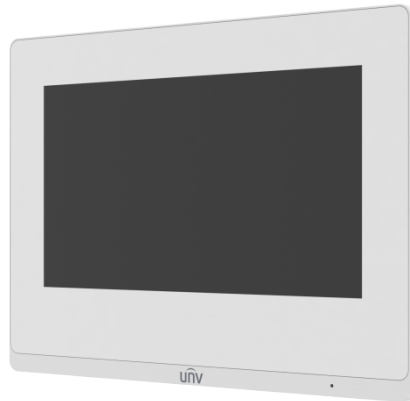

Indoor Station

OEI-372S-H-W-Z

Overview

OEI-372S-H-W-Z indoor station is one of the terminals in the digital building intercom system, with functions of video intercom, security alarm, network camera monitoring, etc., providing a safe and comfortable living environment for residents. It can be widely used in building systems such as smart communities, , and parks.

Features

- Rugged ABS casing and glass panel.
- 1024*600 HD touch screen.
- Batch configuration transfer.
- Remote opening of linked door stations, one-key opening.
- Network camera monitoring, security alarm.

Specifications

Model	OEI-372S-H-W-Z
Hardware Specification	
Power Supply	DC12V±25%,IEEE802.3af, Standard PoE
Power Consumption	<10W

Screen	7-inch ultra-thin TFT LCD screen
Screen Resolution	1024×600
Operation System	Linux
Audio Quality	Noise suppression,echo cancellation and AGC
Audio Input	1 built-in omnidirectional microphone
Audio Output	1 built-in speaker
Audio Compression Standard	MP3 G711
Audio Compression Bitrate	128Kbps
Interface	Power*1, network*1, RS485*1, IO output*2, IO input*8, TF card slot*1
Network	100Mbps network port, supports IEEE802.3af PoE power supply,WIFI
Weight	360g
Dimensions (L x W x H)	193mm×143mm×25mm
Operating Environment	-10°C to +55°C, 10% to 90%, non-condensing, indoor
Basic Business	
Protocol	UNV private protocol