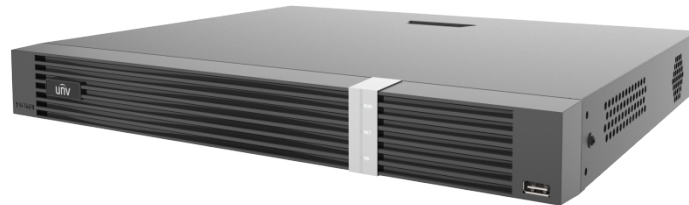

Network Video Recorder

NVR302-E2-P-IQ Series

Features

- Support Ultra H.265/H.265/H.264 video formats
- 8/16-channel input
- Plug & Play with 8/16 independent PoE network interfaces
- Supports mainstream cameras of ONVIF conformance(Profile S, Profile G, Profile T) and RTSP protocols
- Support 1-ch HDMI, 1-ch VGA. HDMI up to 4K (3840x2160) resolution
- Support HDMI and VGA simultaneous output
- Up to 12 Megapixels resolution recording
- Various fisheye dewarping modes for live view and playback for both web interface and GUI
- ANR technology to enhance the storage reliability when the network is disconnected
- Support cloud upgrad