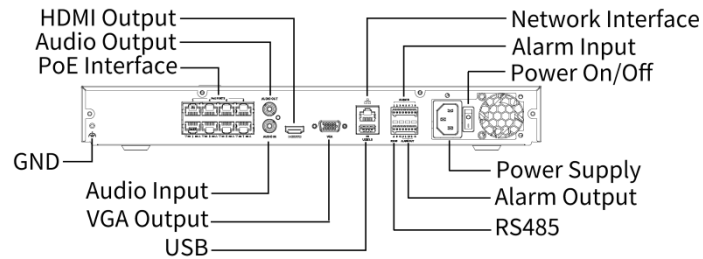

Dimensions	380mm × 318mm × 53mm (15.0"×12.5"×2.1")
Certification	
Certification	CE; FCC; UL; RoHS; WEEE
CE	EN 55032, EN 61000-3-3, EN IEC 61000-3-2, EN 55035
FCC	Part15 Subpart B

Dimensions

Aggregate product size diagram using NVR302-08E2-P8-IQ as an example

Accessories

RM-1U-380
2 HDD 1U NVR Rack Mount

Rear Panel

[NVR302-08E2-P8-IQ]

[NVR302-16E2-P16-IQ]

Zhejiang Uniview Technologies Co., Ltd.

No. 369, Xietong Road, Xixing Sub-district, Binjiang District, Hangzhou City, 310051, Zhejiang Province, China (Zhejiang) Pilot Free Trade Zone, China