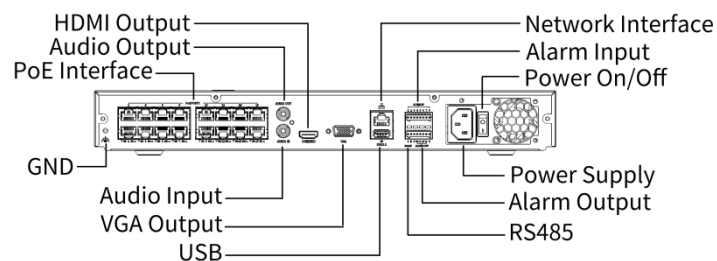

Accessories

RM-1U-380
2 HDD 1U NVR Rack Mount

Rear Panel

[NVR302-08E2-P8-IQ]

[NVR302-16E2-P16-IQ]

Zhejiang Uniview Technologies Co., Ltd.

No. 369, Xietong Road, Xixing Sub-district, Binjiang District, Hangzhou City, 310051, Zhejiang Province, China (Zhejiang) Pilot Free Trade Zone, China