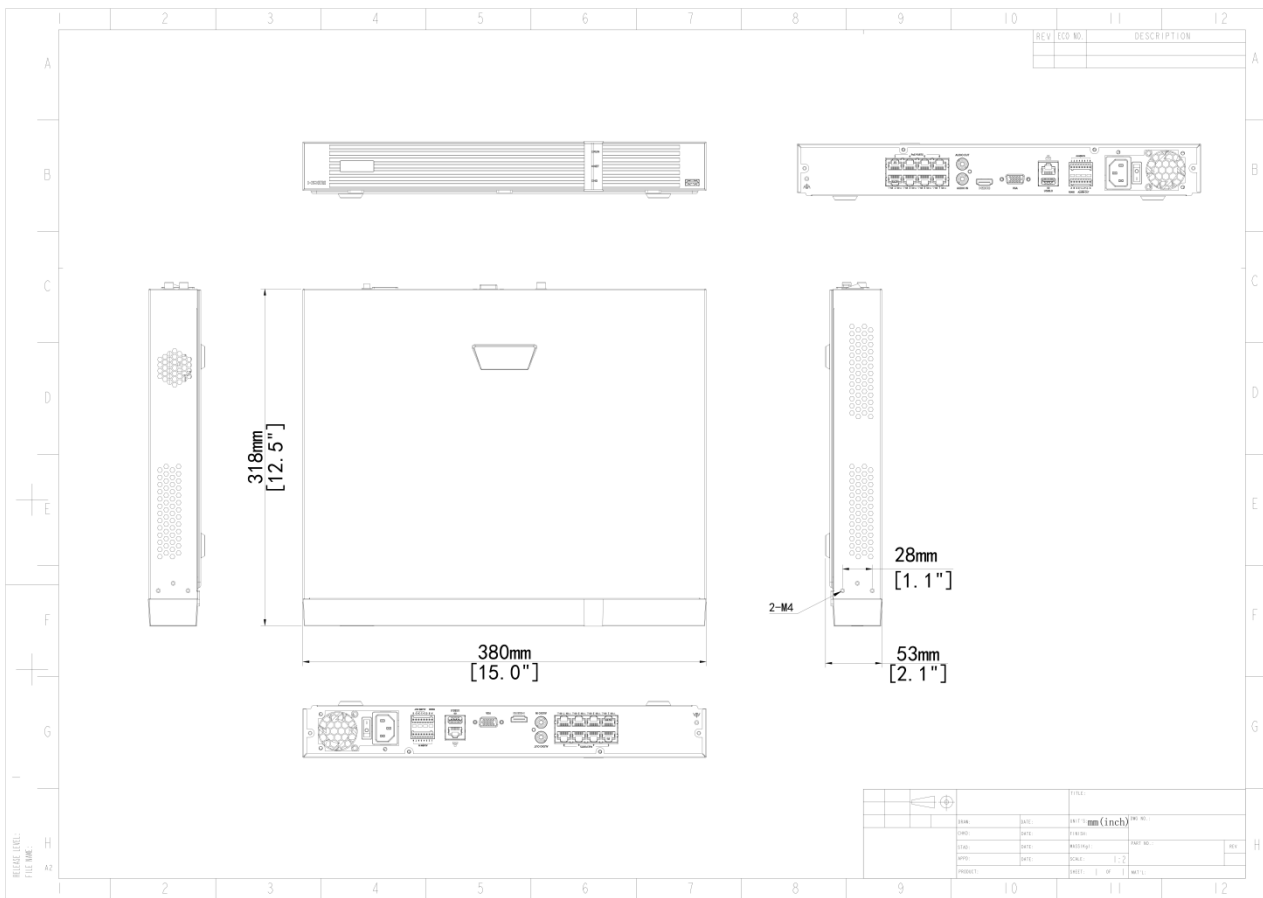

Specifications

Model	NVR302-08E2-P8-IQ	NVR302-16E2-P16-IQ
Decoding		
Decoding Format	Ultra 265, H.265, H.264	
Decoding Capability	Smart Off: 1 x 12MP@30, 2 x 4K@30, 5 x 4MP@30, 8 x 1080P@30 Smart On: 1 x 12MP@30, 2 x 4K@30, 4 x 4MP@30, 8 x 1080P@30	Smart Off: 1 x 12MP@30, 2 x 4K@30, 5 x 4MP@30, 10 x 1080P@30, 16 x 720P@30 Smart On: 1 x 12MP@30, 2 x 4K@30, 4 x 4MP@30, 8 x 1080P@30, 16 x 720P@30
Decoding Capability Description	The resolution of each channel cannot exceed 8192 pixels in length or width	

Dimensions	380mm × 318mm × 53mm (15.0"×12.5"×2.1")
Certification	
Certification	CE; FCC; UL; RoHS; WEEE
CE	EN 55032, EN 61000-3-3, EN IEC 61000-3-2, EN 55035
FCC	Part15 Subpart B

Dimensions

Aggregate product size diagram using NVR302-08E2-P8-IQ as an example