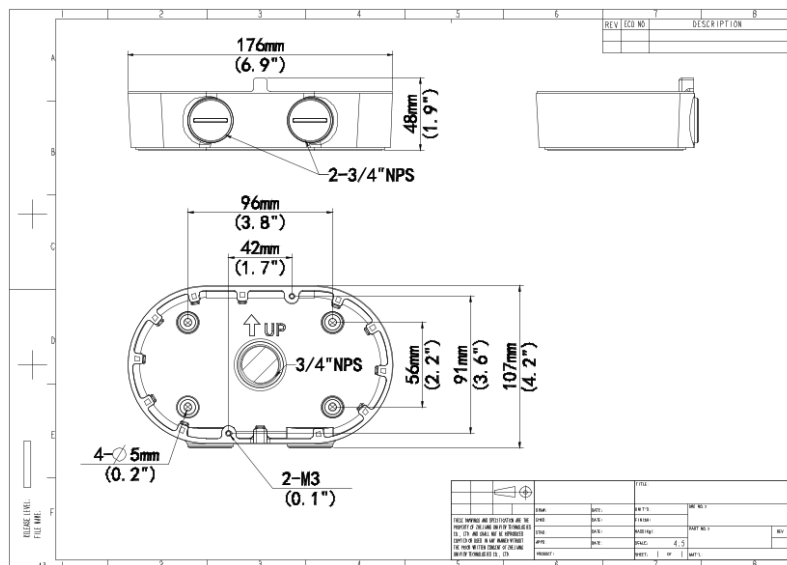

Dual-channel Dome Junction Box

TR-JB08

Dimensions

Zhejiang Uniview Technologies Co., Ltd.

No. 369, Xietong Road, Xixing Sub-district, Binjiang District, Hangzhou City, 310051, Zhejiang Province, China

Email: overseasbusiness@uniview.com; globalsupport@uniview.com