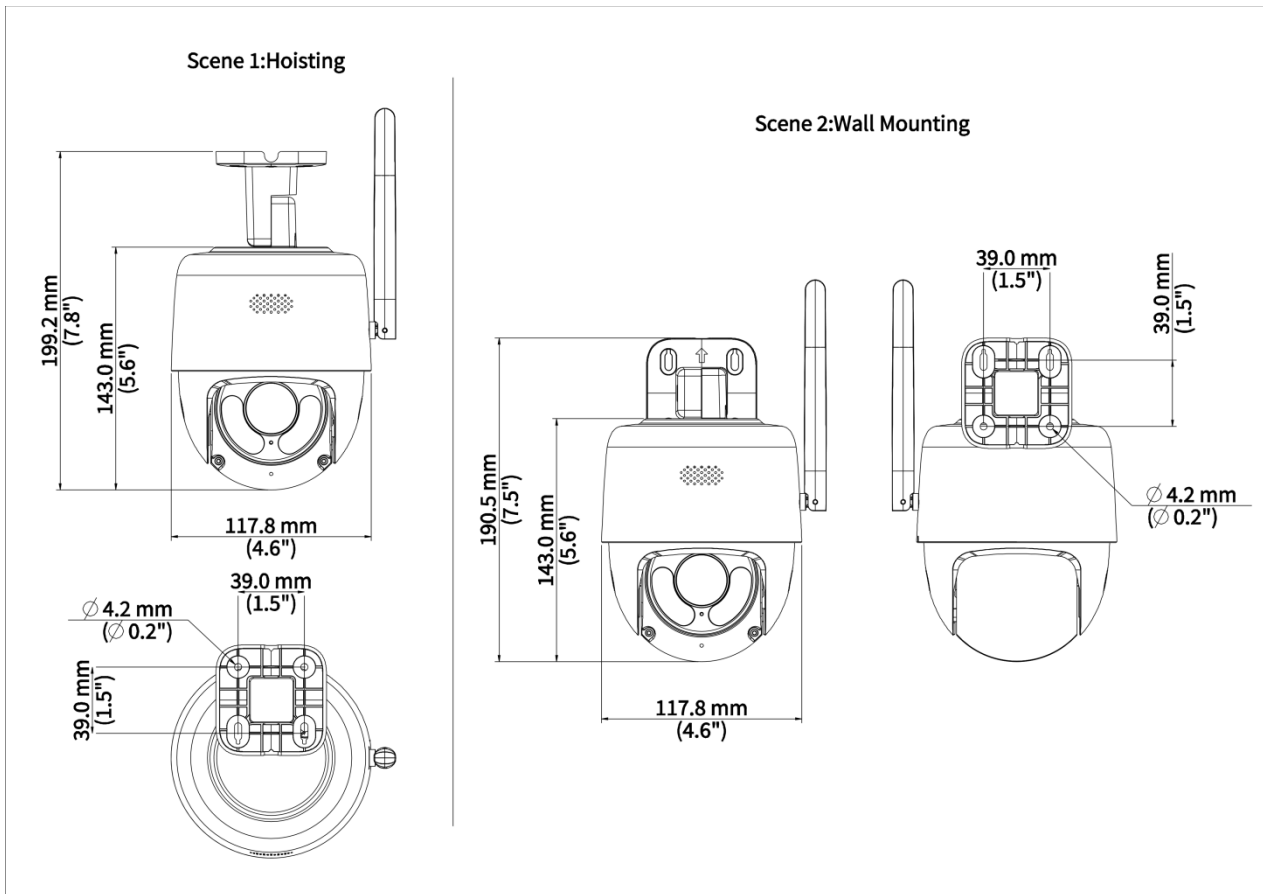

## Features

- High quality image with 5MP, 1/2.7"CMOS sensor
- 5MP (2880\*1620)@25/20fps; 4MP (2560\*1440)@25/20fps; 3MP (2304\*1296)@30/25fps; 2MP (1920\*1080)@30/25fps; 720P (1280\*720)@30/25fps
- Ultra 265, H.265, H.264
- Support digital WDR (Wide Dynamic Range)
- Built-in Mic & Speaker, support two-way audio, offer better interaction
- Support sound and light warning, makes warning and alarming more noticeable
- Smart IR, up to 30 m (98 ft) IR and 10m (33 ft) warm light distance, suitable for more scenes
- Self-contained bracket, support two kinds of mounting
- Supports 512 GB Micro SD card
- Wi-Fi connection and easy installation
- IP66 ingress protection

## Specifications

Model	Uho-P1A-M5F4D
<b>Camera</b>	
Max Resolution	5 MP
Sensor	1/2.7" CMOS
Min. Illumination	Colour: 0.005Lux (F1.6, AGC ON) 0 Lux with IR on
Day/Night	IR-cut filter with auto switch (ICR)
Shutter	Auto/Manual, 1 ~ 1/100000s
S/N	>52 dB
WDR	DWDR
<b>Lens</b>	
Digital Zoom	4X
Focal Length	4.0 mm
Iris Type	Fixed
Iris	F1.6
Field of View (H)	93.6°
Field of View (V)	48.9°
Field of View (D)	98.3°
<b>DORI</b>	
DORI Distance (Lens)	4.0mm
DORI Distance (Detect)	78.3 (256.8ft)
DORI Distance (Observe)	31.3 (102.7ft)
DORI Distance (Recognize)	15.7 (51.4ft)
DORI Distance (Identify)	7.8 (25.7ft)
<b>Illuminator</b>	
Supplemental Light	Dual light
Illumination Distance (IR)	Up to 30m (98ft)
Illumination Distance (Warm Light)	Up to 10m (33ft)
Wavelength	850 nm
IR On/Off Control	Auto/Manual
<b>Video</b>	
Video Compression	Ultra 265, H.265, H.264
Frame Rate	Main Stream: 5MP (2880*1620), Max 25fps; 4MP (2560*1440), Max 25fps; 3MP (2304*1296), Max 25fps; 2MP (1920*1080), Max 30fps; 720P (1280*720), Max 30fps; Sub Stream: 720P (1280*720), Max 30fps; 640*360, Max 30fps; 2CIF(704*288), Max 30fps; CIF(352*288), Max 30fps;
Video Bit Rate	128 Kbps to 6144 Kbps
U-code	Support
OSD	Up to 2 OSDs
Privacy Mask	Support (only NVR)

# Dimensions