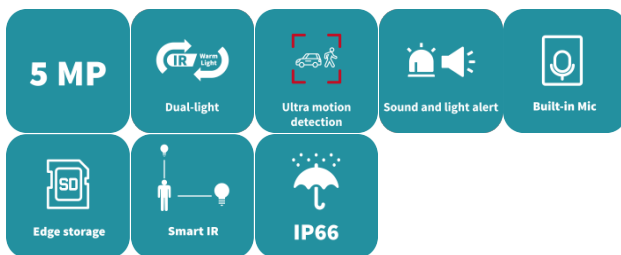

## Features

- High quality image with 5MP, 1/2.7"CMOS sensor
- 5MP (2880\*1620)@25/20fps; 4MP (2560\*1440)@25/20fps; 3MP (2304\*1296)@30/25fps; 2MP (1920\*1080)@30/25fps; 720P (1280\*720)@30/25fps
- Ultra 265, H.265, H.264
- Support digital WDR (Wide Dynamic Range)
- Built-in Mic & Speaker, support two-way audio, offer better interaction
- Support sound and light warning, makes warning and alarming more noticeable
- Smart IR, up to 30 m (98 ft) IR and 10m (33 ft) warm light distance, suitable for more scenes
- Self-contained bracket, support two kinds of mounting
- Supports 512 GB Micro SD card
- Wi-Fi connection and easy installation
- IP66 ingress protection