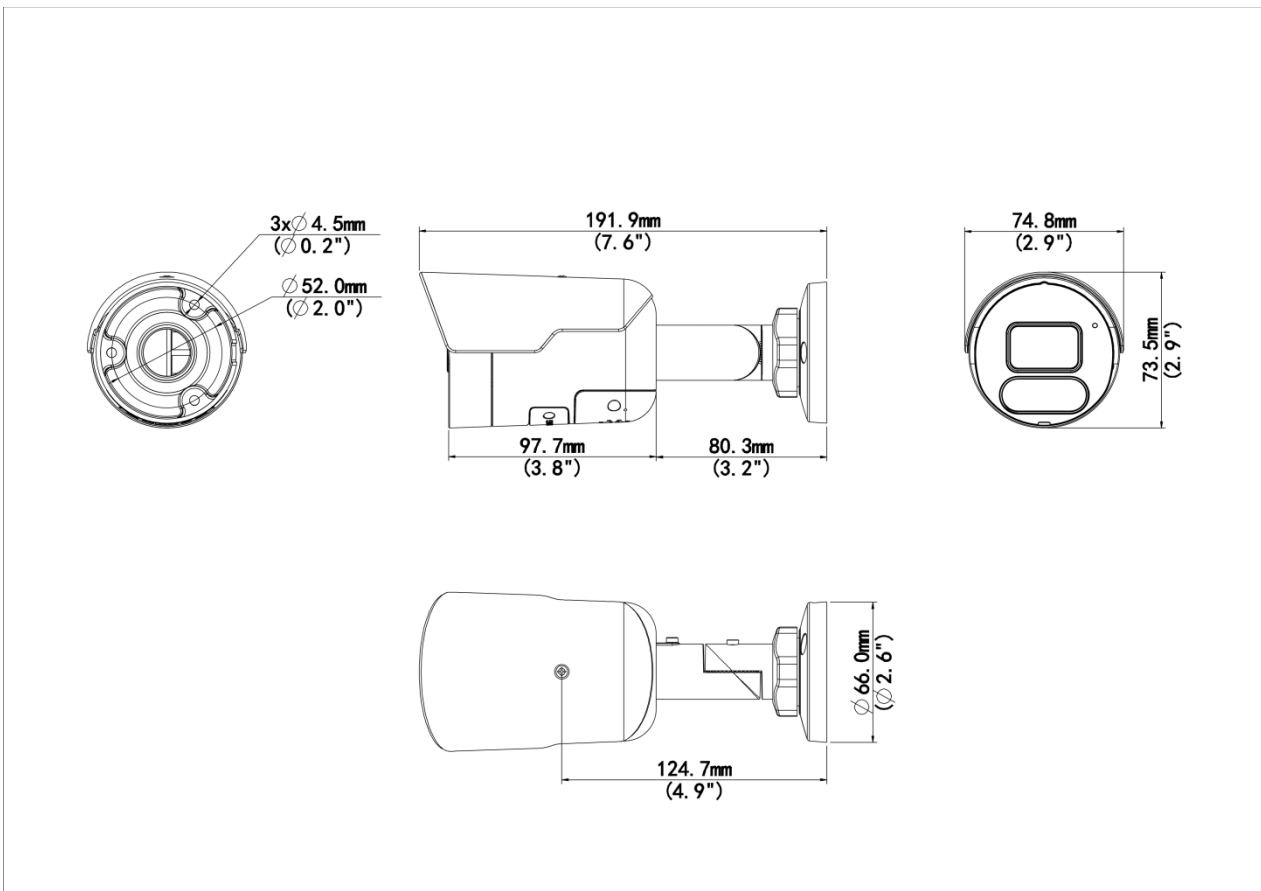

## Features

- 2MP (1920\*1080) @30/25fps; 720P (1280\*720) @30/25fps;
- Ultra 265, H.265, H.264, MJPEG
- 120dB true WDR technology enables clear image in strong light scene
- Support 9:16 Corridor Mode
- Built-in Mic & Speaker
- Smart IR, up to 30m (98ft) IR distance
- White Light, up to 30m (98ft) white light distance
- Supports 128 G Micro SD card
- IP67 protection
- Support PoE power supply
- 3-Axis

## Specifications

Model	IPC2122LE-ADF28KMC-DL	IPC2122LE-ADF40KMC-DL
<b>Camera</b>		
Max Resolution	2 MP	
Sensor	1/2.8" CMOS	
Min. Illumination	Colour: 0.003 lux ( F1.6, AGC ON) 0 Lux with light	
Day/Night	IR-cut filter with auto switch (ICR)	
Shutter	Auto/Manual, 1 ~ 1/100000s	
Adjustment Angle	Pan: 0° ~ 360°, Tilt: 0° ~ 90°, Rotate: 0° ~ 360°	
S/N	>52 dB	
WDR	120 dB	
<b>Lens</b>		
Focal Length	2.8 mm	4.0 mm
Iris Type	Fixed	
Iris	F1.6	
Field of View (H)	106.7°	87.5°
Field of View (V)	57.1°	46.3°
Field of View (D)	115.7°	92.4°
<b>DORI</b>		
DORI Distance (Lens)	2.8mm	4.0mm
DORI Distance (Detect)	43.4m(142.4ft)	62.1m(203.7ft)
DORI Distance (Observe)	17.4m(57.1ft)	24.8m(81.4ft)
DORI Distance (Recognize)	8.7m(28.5ft)	12.4m(40.7ft)
DORI Distance (Identify)	4.3m(14.1ft)	6.2m(20.3ft)
<b>Illuminator</b>		
Supplemental Light	Dual light	
Illumination Distance (IR)	30 m (98.4 ft)	
Illumination Distance (Warm Light)	30 m (98.4 ft)	
Wavelength	850 nm	

Power Consumption	Max 9.0W
Power Interface	Ø5.5 mm coaxial power plug
Dimensions	192×75×74mm (7.6"×2.9"×2.9") (L x W x H)
Weight	0.40kg (0.88lb)
Material	Graphene + Metal
Working Environment	-30 °C to 60 °C (-22 °F to 140 °F), Humidity: ≤ 95% RH (non-condensing)
Storage Environment	-30 °C to 60 °C (-22 °F to 140 °F), Humidity: ≤ 95% RH (non-condensing)
Surge Protection	4 KV
Reset Button	Support
Web Client Language	4 Languages: English, Russian, Spanish, Vietnamese

## Dimensions

Aggregate product size diagram using "main model" as an example