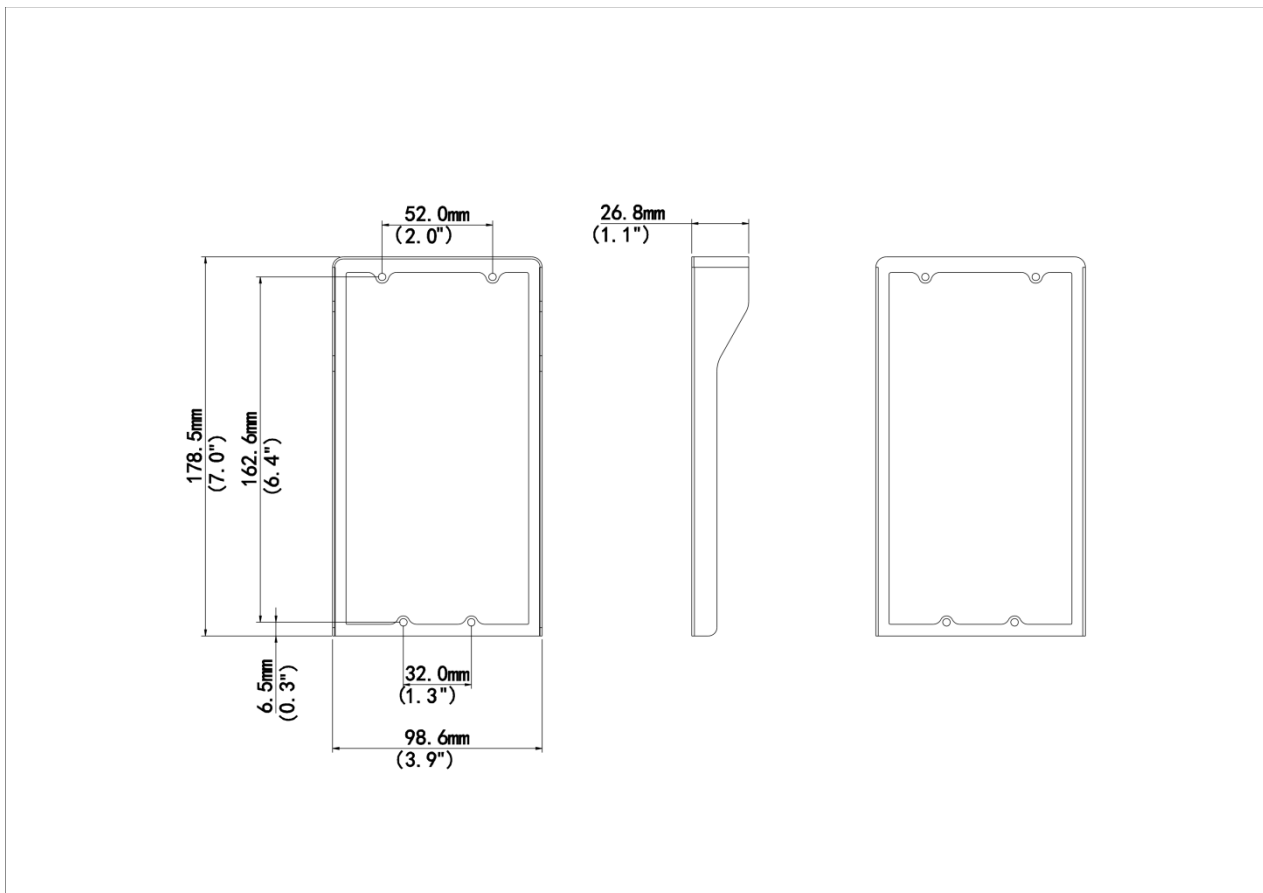

Sunshade

EP-CS202

Overview

EP-CS202 is a sunshade used for villa door stations.

Features

- Compatible with OEU-202S-HMK2 and OEU-202S-HMK4 villa door stations.

Specifications

Model	EP-CS202
Hardware Specification	
Material	Metal
Dimensions (L x W x H)	98.6mm x 26.8mm x 178.5mm
Mount Method	Wall mount
Weight	84.4g
Specification Index	
Application Scenario	Indoor, outdoor

Ordering Info

Product Model	Description
EP-CS202	202 Door Stations Sunshade(Metal)

Dimensions

Zhejiang Uniview Technologies Co., Ltd.

No. 369, Xietong Road, Xixing Sub-district, Binjiang District, Hangzhou City, 310051, Zhejiang Province, China (Zhejiang) Pilot Free Trade Zone, China