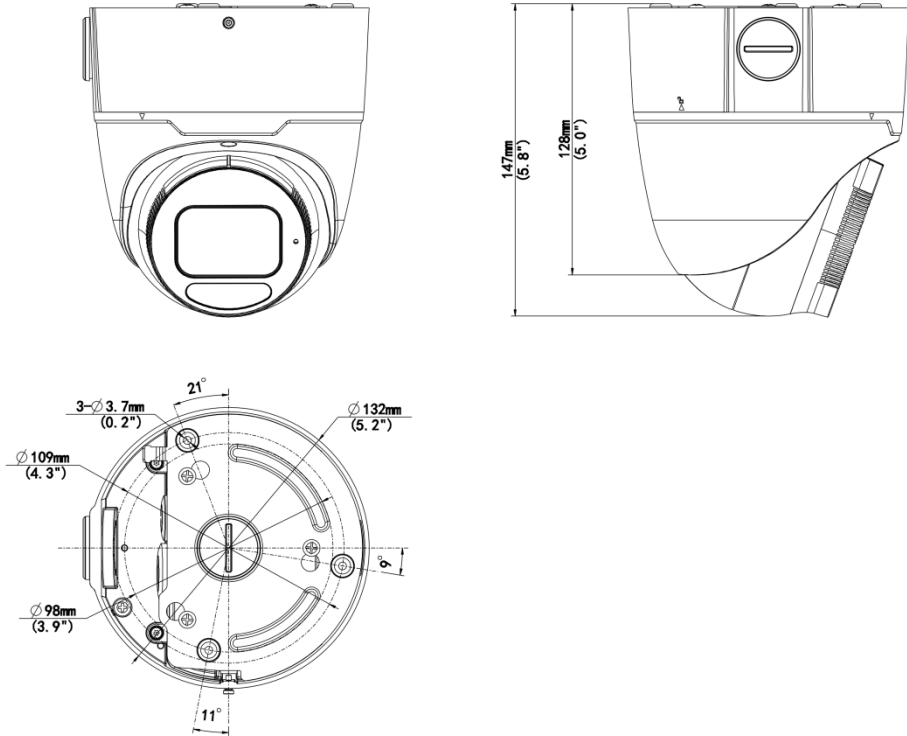

4MP HD Intelligent LightHunter IR VF Eyeball Network Camera

IPC3634SS-ADZK-I1

Features

- High quality image with 4MP, 1/3"CMOS sensor
- 4MP (2688*1520)@ 30/25fps; 4MP (2560*1440)@ 30/25fps; 3MP (2304*1296) @ 30/25fps; 2MP (1920*1080) @30/25fps
- Ultra 265, H.265, H.264, MJPEG
- Smart intrusion prevention, include cross line, intrusion, enter area, leave area detection
- Based on target classification, smart intrusion prevention significantly reduce false alarm caused by leaves, birds and lights etc., accurately focus on human and, motor vehicle and non-motor vehicle
- Intelligent People Flow Counting and Crowd Density Monitoring
- Smart intrusion prevention with Color retrieval
- Auto Scene Match (ASM) (Only WDR)
- LightHunter technology ensures ultra-high image quality in low illumination environment
- 130dB true WDR technology enables clear image in strong light scene
- Support 9:16 Corridor Mode
- Alarm:1 in/1 out, Audio: 1 in/1 out, Built-in Mic
- Smart IR, up to 40m (131ft) IR distance
- Supports 512 G Micro SD card
- IK10 vandal resistant and IP67 protection

Dimensions

Accessories

TR-WM03-B-IN

Wall Mounting Assembling Bracket for 3 Inch Hemisphere

TR-CM24-IN

Dome Pendant Mounting Bracket(Indoor)

TR-SE24-IN

Dome Pendant Mounting Pole 200mm