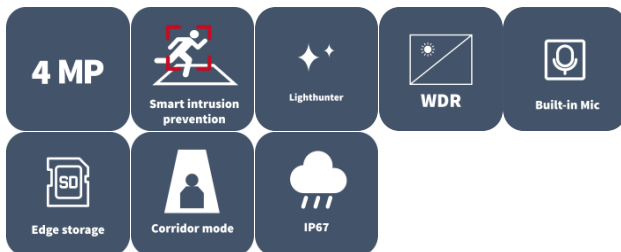

4MP HD Intelligent LightHunter IR Fixed Eyeball Network Camera IPC3634SS-ADF28K-I1

Features

- High quality image with 4 MP, 1/3.0" CMOS sensor
- 4 MP (2688 × 1520)@30/25 (default) fps; 4 MP (2560 × 1440)@30/25 fps; 3 MP (2304 × 1296)@30/25 fps; 1080P (1920 × 1080)@30/25 fps
- Ultra 265, H.265, H.264, MJPEG
- Intelligent perimeter protection, including cross line, intrusion, enter area, leave area detection
- Intelligent intrusion prevention system based on target classification significantly reduces false alarms caused by leaves, birds, and lights, accurately focusing on humans, vehicles, and non-motor vehicles
- Intelligent people flow counting and crowd density monitoring
- Smart intrusion prevention with color retrieval
- ASM (auto scene match)
- LightHunter technology ensures ultra-high image quality in low illumination environment
- 130 dB true WDR technology enables clear image in strong light scene
- Supports 9:16 corridor mode
- Alarm I/O: 1/1, audio I/O: 1/1, built-in mic
- Smart IR, up to 40 m (131.2 ft) IR distance
- MicroSD, up to 512 GB
- IP67 protection