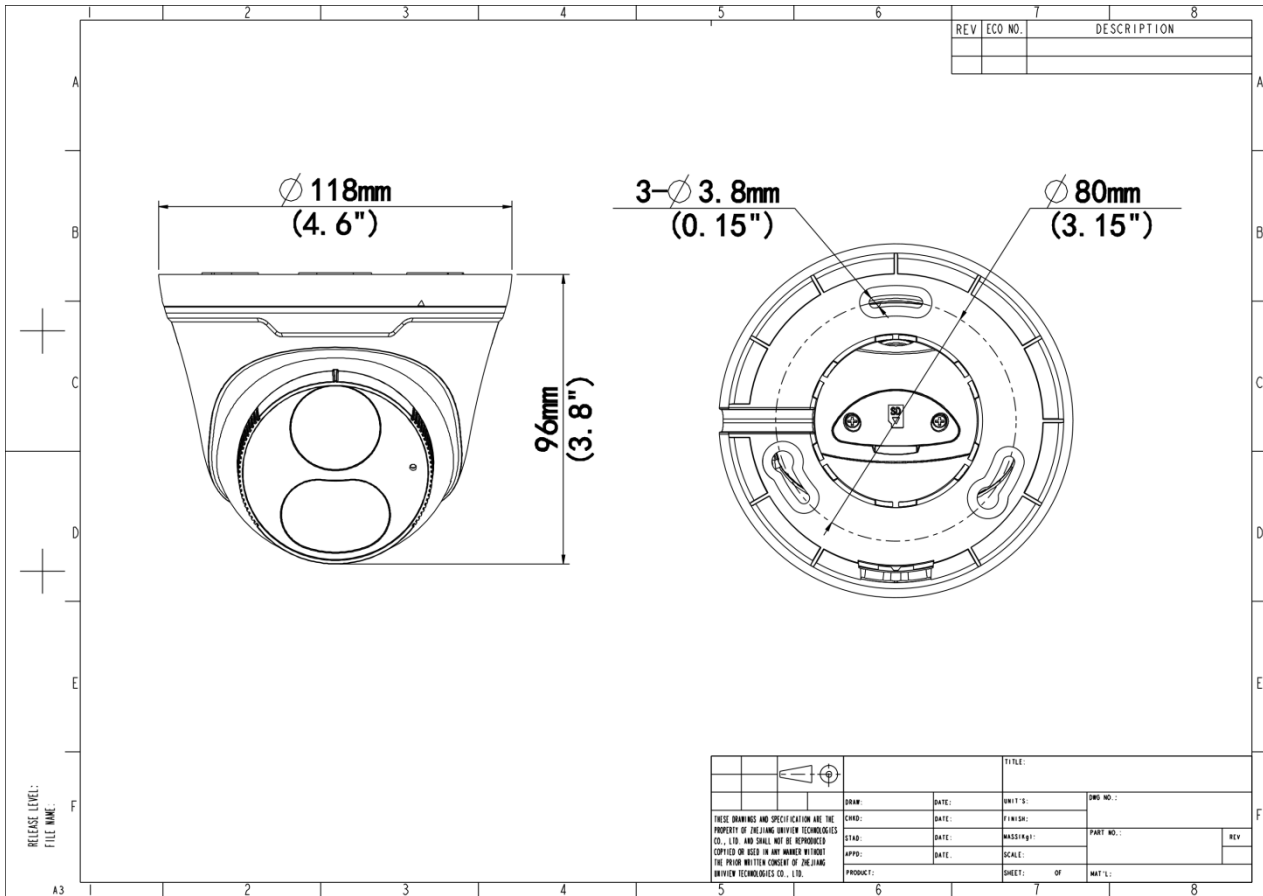

## Specifications

Model	IPC3618LE-ADF28KC-DL	IPC3618LE-ADF40KC-DL
<b>Camera</b>		
Max Resolution	8 MP	
Sensor	1/2.8" CMOS	
Min. Illumination	Colour: 0.005 lux ( F1.6, AGC ON) 0 Lux with light	
Day/Night	IR-cut filter with auto switch (ICR)	
Shutter	Auto/Manual, 1 ~ 1/100000s	
Adjustment Angle	Pan: 0° ~ 360°, Tilt: 0° ~ 90°, Rotate: 0° ~ 360°	
S/N	>56 dB	
WDR	120 dB	
<b>Lens</b>		
Focal Length	2.8 mm	4.0 mm
Iris Type	Fixed	
Iris	F1.6	
Field of View (H)	98.7°	83.1°
Field of View (V)	53.9°	48.0°
Field of View (D)	103.6°	86.5°
Lens Type	Fixed	
<b>DORI</b>		
DORI Distance (Lens)	2.8mm	4.0mm
DORI Distance (Detect)	87.0m(285.3ft)	124.2m(407.6ft)
DORI Distance (Observe)	34.8m(114.1ft)	49.7m(114.1ft)
DORI Distance (Recognize)	17.4m(57.1ft)	24.8m(81.5ft)
DORI Distance (Identify)	8.7m(28.5ft)	12.4m(40.8ft)
<b>Illuminator</b>		

Video Output	N/A
<b>Certification</b>	
EMC	CE-EMC (EN 55032, EN 61000-3-3, EN IEC 61000-3-2, EN 50130) FCC (FCC 47 CFR part15 B)
Safety	CE LVD (EN 62368-1) UL/CUL (UL 62368-1, CAN/CSA C22.2 No. 62368-1)
Environment	CE-RoHS (2011/65/EU;(EU)2015/863); WEEE (2012/19/EU);
Protection	IP67 (IEC 60529)
<b>General</b>	
Power	DC 12V±25%, PoE (IEEE 802.3af)
Power Consumption	Max 5.0W
Power Interface	Ø5.5 mm coaxial power plug
Dimensions	Ø118 x 96mm (Ø4.6" x 3.8") (Ø x H)
Weight	0.32kg (0.71lb)
Material	Metal + Plastic
Working Environment	-30 °C to 60 °C (-22 °F to 140 °F), Humidity: ≤ 95% RH (non-condensing)
Storage Environment	-30 °C to 60 °C (-22 °F to 140 °F), Humidity: ≤ 95% RH (non-condensing)
Surge Protection	4 KV
Reset Button	Support
Web Client Language	4 Languages English, Russian, Spanish, Vietnamese

## Dimensions