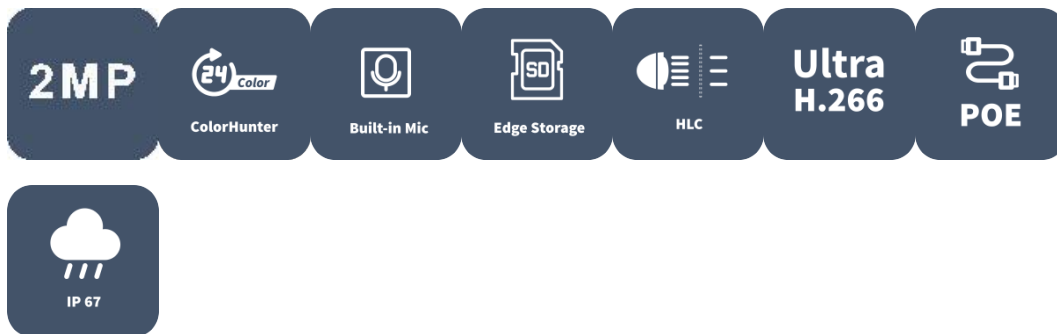

2MP HD ColorHunter Mini Fixed Bullet Network Camera

IPC2122LB-AF28(40)K-WL

Features

- High quality image with 2MP, 1/2.9"CMOS sensor
- 2MP (1920*1080)@30/25fps; 720P (1280*720)@30/25fps
- Ultra H.265,H.265, H.264
- Built-in Mic
- Warm Light, up to 30m (98ft) warm light distance
- 2D/3D DNR (Digital Noise Reduction)
- Support 512GB Micro SD card
- IP67 protection
- Support PoE power supply
- 3-Axis

Specifications

Camera	Description
Max Resolution	2 MP
Sensor	1/2.9" CMOS
Min. Illumination	IPC2122LB-AF28K-WL:Colour: 0.005 lux (F1.6, AGC ON) IPC2122LB-AF40K-WL:Colour: 0.005 lux (F1.6, AGC ON)
Shutter	Auto/Manual, 1 ~ 1/100000s
Adjustment Angle	Pan: 0° ~ 360°, Tilt: 0° ~ 90°, Rotate: 0° ~ 360°
S/N	>52dB
WDR	DWDR
Lens	Description
Focal Length	IPC2122LB-AF28K-WL:2.8 mm IPC2122LB-AF40K-WL:4.0 mm
Iris Type	Fixed
Iris	F1.6
Field of View (H)	IPC2122LB-AF28K-WL:101.1° IPC2122LB-AF40K-WL:82.5°
Field of View (V)	IPC2122LB-AF28K-WL:56.5° IPC2122LB-AF40K-WL:44.5°
Field of View (D)	IPC2122LB-AF28K-WL:117° IPC2122LB-AF40K-WL:93°
DORI	Description
DORI Distance (Lens)	IPC2122LB-AF28K-WL:2.8mm IPC2122LB-AF40K-WL:4.0mm
DORI Distance (Detect)	IPC2122LB-AF28K-WL:45.0m(147.6ft) IPC2122LB-AF40K-WL:64.3m(210.9ft)
DORI Distance (Observe)	IPC2122LB-AF28K-WL:18.0m(59.1ft) IPC2122LB-AF40K-WL:24.8m(81.4ft)
DORI Distance (Recognize)	IPC2122LB-AF28K-WL:9.0m(29.5ft) IPC2122LB-AF40K-WL:12.4m(40.7ft)
DORI Distance (Identify)	IPC2122LB-AF28K-WL:4.5m(14.8ft)