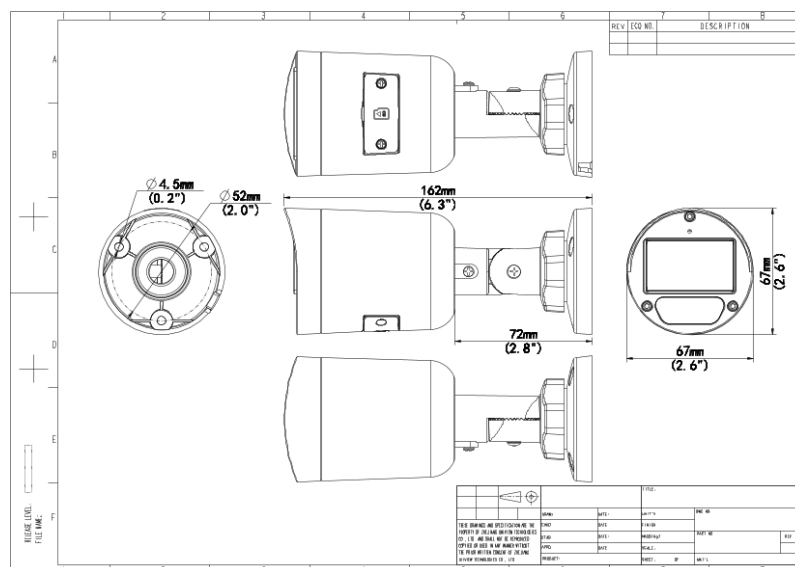

UL/CUL (UL 62368-1, CAN/CSA C22.2 No. 62368-1)
Environment	CE-RoHS (2011/65/EU;(EU)2015/863); WEEE (2012/19/EU);
Protection	IP67 (IEC 60529)
General	Description
Power	DC 12V ±25%, PoE (IEEE 802.3af)
Power Consumption	Max 7.8W
Power Interface	Ø 5.5 mm coaxial power plug
Dimensions	162 × 67 × 67mm (6.4" × 2.6" × 2.6") (L x W x H)
Weight	0.24kg(0.53lb)
Material	Metal + Plastic
Working Environment	-30 °C ~ 60 °C (-22 °F ~ 140 °F), Humidity: ≤95% RH (non-condensing)
Storage Environment	-30 °C ~ 60 °C (-22 °F ~ 140 °F), Humidity: ≤95% RH (non-condensing)
Surge Protection	4 KV
Reset Button	N/A
Web Client Language	1 Language English

Dimensions