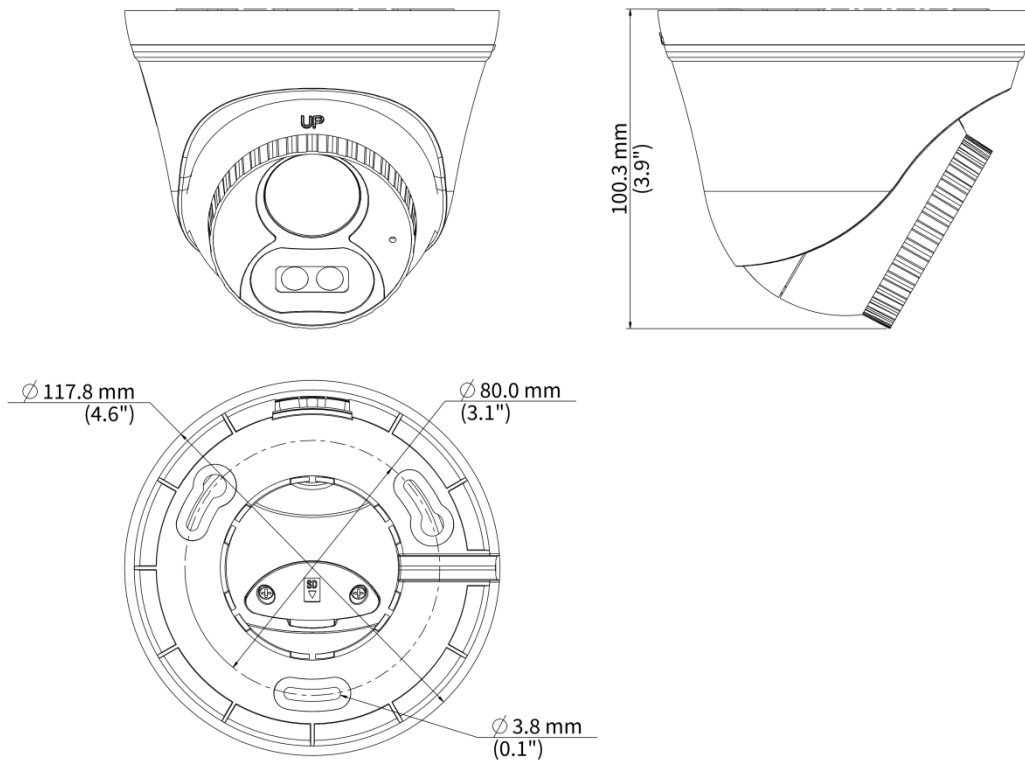

Certification	
EMC	CE-EMC (EN 55032, EN 61000-3-3, EN IEC 61000-3-2, EN 50130-4) FCC (FCC 47 CFR part15 B)
Safety	CE LVD (EN 62368 1) UL/CUL (UL 62368 1, CAN/CSA C22.2 No. 62368 1)
Environment	CE-RoHS (2011/65/EU;(EU)2015/863); WEEE (2012/19/EU);
Protection	IP67 (IEC 60529)
General	
Power	DC 12 V±25%, PoE (IEEE 802.3af)
Power Consumption	Max. 4.0 W
Power Interface	Ø5.5 mm coaxial power plug
Dimensions	Ø117.8 mm × 100.3 mm (Ø4.6" × 3.9") (Ø × H)
Weight	0.26 kg (0.57 lb.)
Material	Graphene + Plastic
Storage Environment	-30 °C to 60 °C (-22 °F to 140 °F), Humidity: ≤ 95% RH (non-condensing)
Working Environment	-30 °C to 60 °C (-22 °F to 140 °F), Humidity: ≤ 95% RH (non-condensing)
Surge Protection	4 KV
Reset Button	Support
Web Client Language	4 Languages: English, Russian, Spanish, Vietnamese

Dimensions