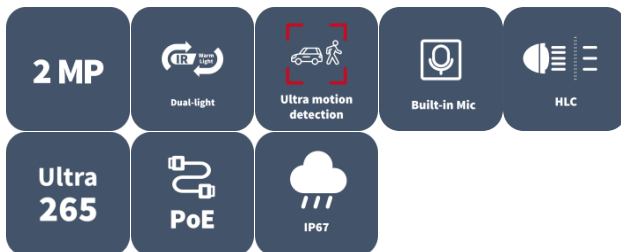

2MP HD Smart Dual Light Fixed Turret Network Camera IPC3612LB-AF28K-DL2

Features

- High quality image with 1080P, 1/3.0" CMOS sensor
- 1080P (1920 × 1080)@25/30 fps; 720P (1280 × 720)@25/30 fps
- Smart dual-light ensures high quality image
- Ultra 265, H.265, H.264
- Supports ultra motion detection
- Built-in mic
- Up to 30 m (98.4 ft.) IR and warm light distance
- MicroSD, up to 512 GB
- IP67 protection
- 3-axis
- Supports PoE power supply

Specifications

Model	IPC3612LB-AF28K-DL2
Camera	
Max Resolution	2 MP
Sensor	1/3.0" CMOS
Min. Illumination	Color: 0.005 Lux (F1.6, AGC ON), 0 Lux with light
Day/Night	IR-cut filter with auto switch (ICR)
Shutter	Auto/Manual, 1 ~ 1/100000s
Adjustment Angle	Pan: 0° to 360°, Tilt: 0° to 80°, Rotate: 0° to 360°
S/N	>52 dB
WDR	DWDR
Lens	
Focal Length	2.8 mm
Iris Type	Fixed
Iris	F1.6
Field of View (H)	92.6°
Field of View (V)	51.1°
Field of View (D)	105.8°
Lens Type	Fixed
DORI	
DORI Distance (Lens)	2.8 mm
DORI Distance (Detect)	46.7 m (153.2 ft.)
DORI Distance (Observe)	18.7 m (61.4 ft.)
DORI Distance (Recognize)	9.3 m (30.5 ft.)
DORI Distance (Identify)	4.7 m (15.4 ft.)
Illuminator	
Supplemental Light	Dual light
Illumination Distance (IR)	30 m (98.4 ft.)
Illumination Distance (Warm Light)	30 m (98.4 ft.)
Wavelength	850 nm
Video	
Video Compression	Ultra 265, H.265, H.264
H.264 Code Profile	Baseline profile, Main profile, High profile
Frame Rate	Main Stream: 1080P (1920 × 1080), max. 30 fps; 720P (1280 × 720), max. 30 fps Sub Stream: 640 × 360, max. 30 fps; 2CIF (704 × 288), max. 30 fps; CIF (352 × 288), max. 30 fps
Video Bit Rate	128 Kbps to 6144 Kbps
U-code	Support
OSD	Up to 4 OSDs
Privacy Mask	Up to 4 areas
ROI	Support
Video Stream	Dual streams