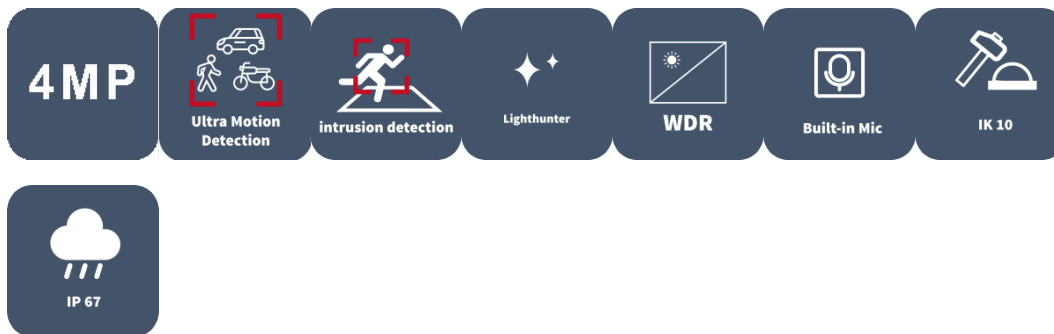

4MP HD Intelligent LightHunter IR Fixed Mini Dome Camera

IPC314SB-ADF28K-I0

Features

- High quality imaging with 4MP, 1/3"CMOS sensor
- 4MP (2688*1520)@ 30/25fps; 4MP (2560*1440)@ 30/25fps; 3MP (2304*1296) @30/25fps; 2MP (1920*1080) @30/25fps
- Ultra 265, H.265, H.264, MJPEG
- Smart intrusion prevention, include cross line, intrusion, enter area, leave area detection
- Based on target classification, smart intrusion prevention significantly reduce false alarm caused by leaves, birds and lights etc., accurately focus on human and, motor vehicle and non-motor vehicle
- Intelligent
- LightHunter technology ensures ultra-high image quality in low illumination environment
- 120dB true WDR technology enables clear imaging in strong light scene
- Support 9:16 Corridor Mode
- Built-in Mic

- Smart IR, up to 30m (98ft) IR distance
- Supports 512 G Micro SD card
- IK10 vandal resistant
- IP67 protection
- Support PoE power supply
- 3-Axis

Specifications

| Camera | Description |
|---------------------------|--|
| Max Resolution | 4MP |
| Sensor | 1/3.0" CMOS |
| Min. Illumination | Colour:0.002 lux (F1.6, AGC ON) 0 lux with IR |
| Day/Night | IR-cut filter with auto switch (ICR) |
| Shutter | Auto/Manual, 1 ~ 1/100000s |
| Adjustment Angle | Pan: 0° ~ 90°, Tilt: 0° ~ 68°, Rotate: 0° ~ 360° |
| S/N | >52dB |
| WDR | 120dB |
| Lens | Description |
| Focal Length | 2.8 mm |
| Iris Type | Fixed |
| Iris | F1.6 |
| Field of View (H) | 101.1° |
| Field of View (V) | 55.3° |
| Field of View (D) | 111.1° |
| Lens Type | Fixed |
| DORI | Description |
| DORI Distance (Lens) | 2.8mm |
| DORI Distance (Detect) | 63.0m(206.7ft) |
| DORI Distance (Observe) | 25.2m(82.7ft) |
| DORI Distance (Recognize) | 12.6m(41.3ft) |