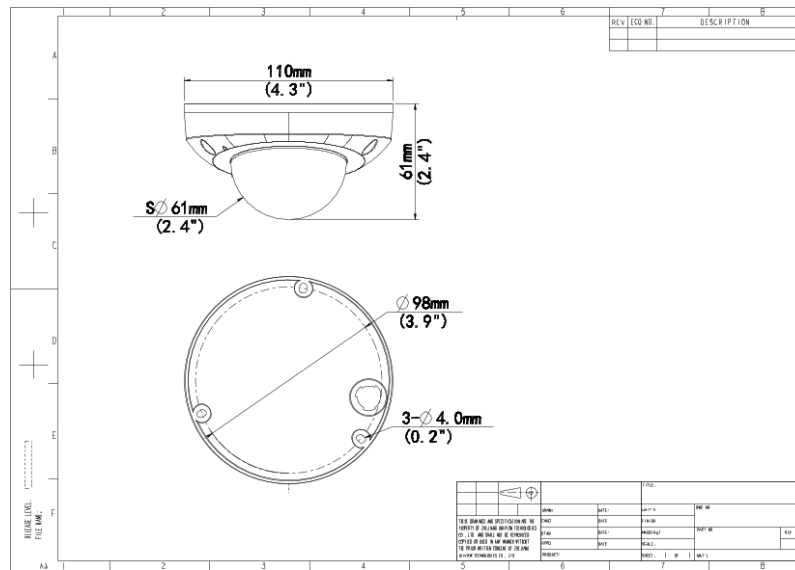

Dimensions

Accessories

TR-JB03-G-IN

Junction Box for Mini Fix-dome(Support wiring from behind)

TR-UM06-E-IN

Slant Mounting Bracket for Fixed Dome

TR-A01-IN

NPT 3/4" Waterproof Cable Gland

TR-UP06-IN

Universal Pole Mounting Bracket

TR-UC08-C

Bullet&Dome Corner Mounting Bracket

TR-SE24-IN

Dome Pendant Mounting Pole 200m