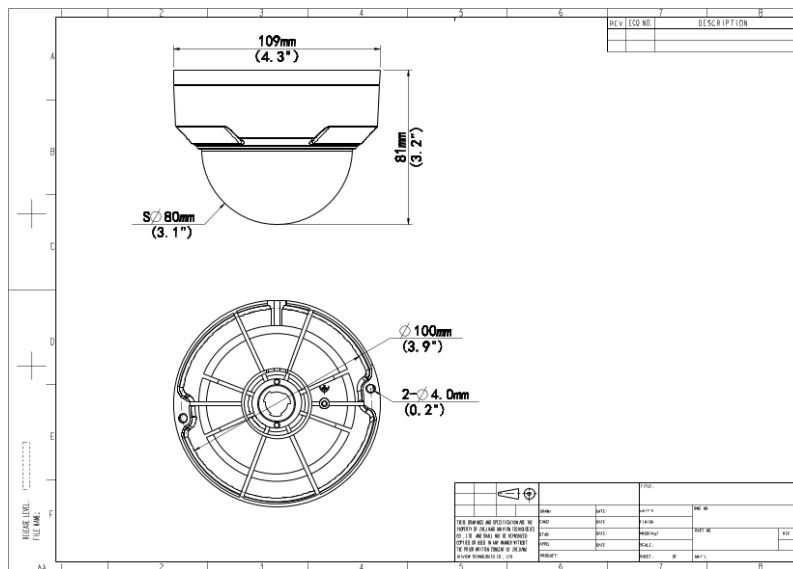

(Latin America), Spanish (Europe), Hungarian, Italian, Vietnamese
Other	Description
Software Version	IPC_G6202

Dimensions

Accessories

TR-JB03-G-IN

Junction Box for Mini Fix-dome(Support wiring from behind)

TR-JB07/WM03-G-IN

Wall Mounting Assembling Bracket For 32 Fix-dome&Mini Fix-dome&Plastic Turret Camera

TR-WM03-D-IN

Wall Mounting Bracket for 32 Fix-dome&Mini Fix-dome&Plastic Turret Camera

TR-CM24-IN

Dome Pendent Mounting Bracket(In door)

TR-SE24-A-IN

Dome Pendent Mounting Pole 500m

TR-SE24-IN

Dome Pendent Mounting Pole 200m