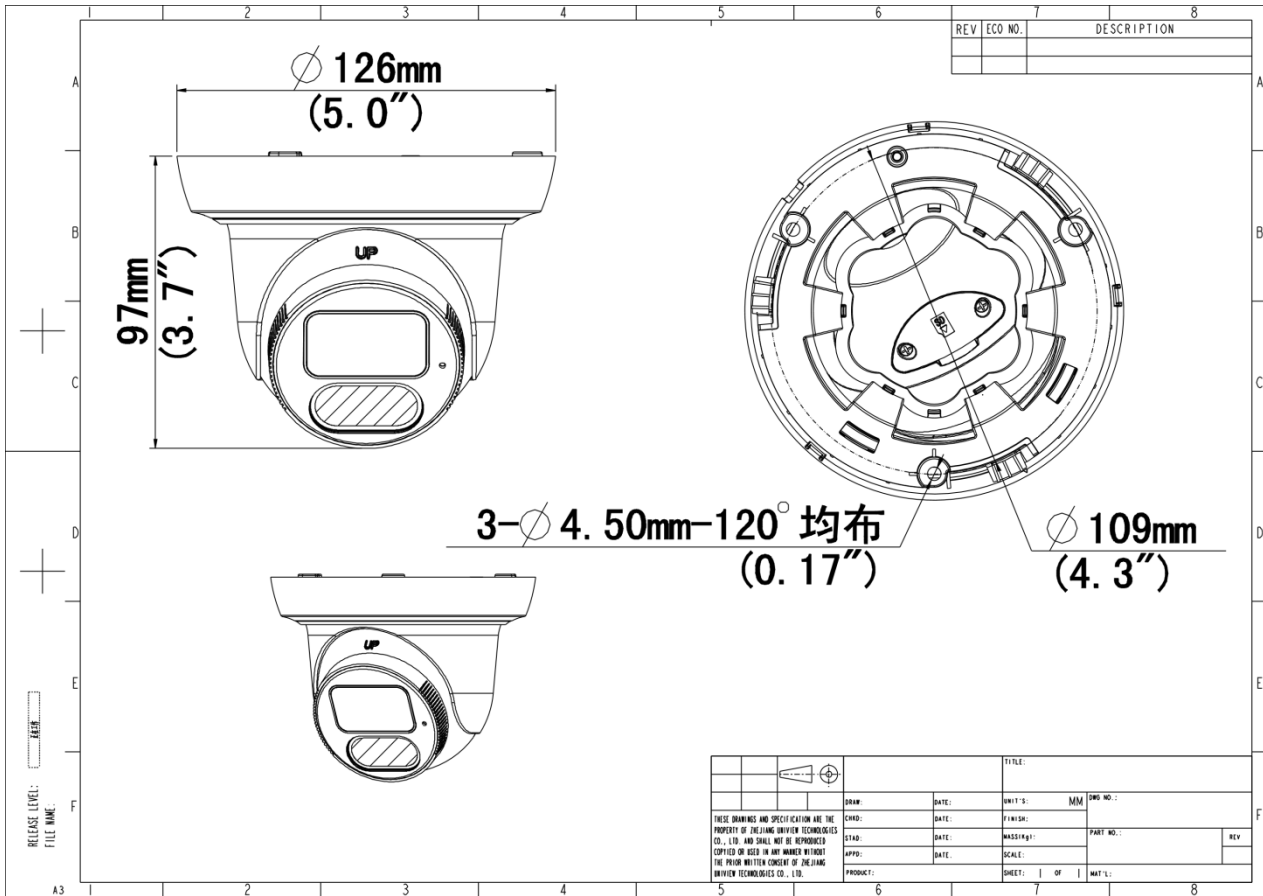

Dimensions

Accessories

TR-JB03-H-IN

Junction Box for Metal Turret Camera
(Support wiring from behind)

TR-JB07/WM03-F-IN

Wall Mounting Assembling Bracket with Back Hole for 3 Inch Hemisphere

TR-WM03-B-IN

Wall Mounting Assembling Bracket for 3 Inch Hemisphere