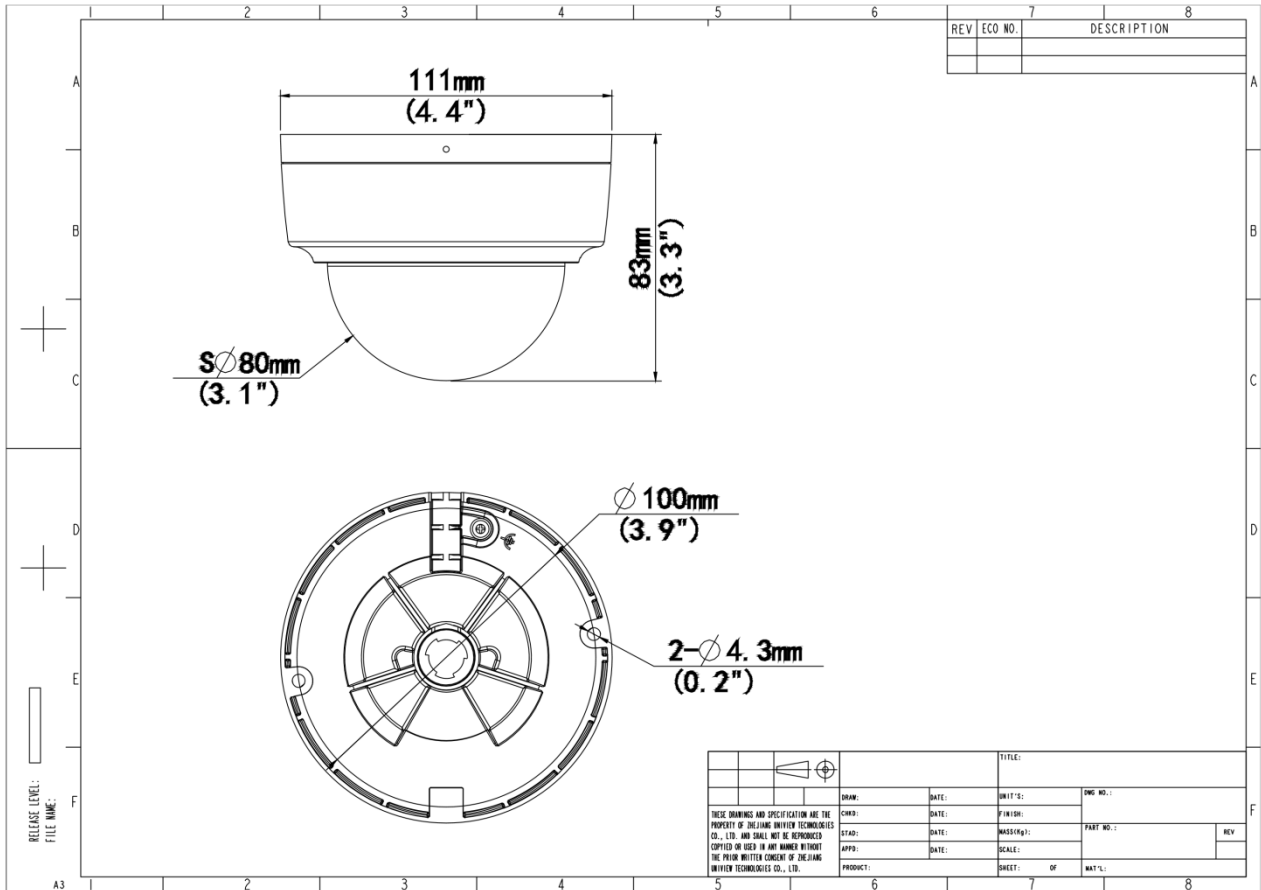

Accessories

TR-JB03-G-IN

Junction Box for Mini Fix-dome(Support wiring from behind)

TR-JB07/WM03-G-IN

Wall Mounting Assembling Bracket For 32 Fix-dome&Mini Fix-dome&Plastic Turret Camera

TR-WM03-D-IN

Wall Mounting Bracket for 32 Fix-dome&Mini Fix-dome&Plastic Turret Camera

TR-CM24-IN

Dome Pendant Mounting Bracket(Indoor)

TR-SE24-A-IN

Dome Pendant Mounting Pole 500m

TR-SE24-IN

Dome Pendant Mounting Pole 200m