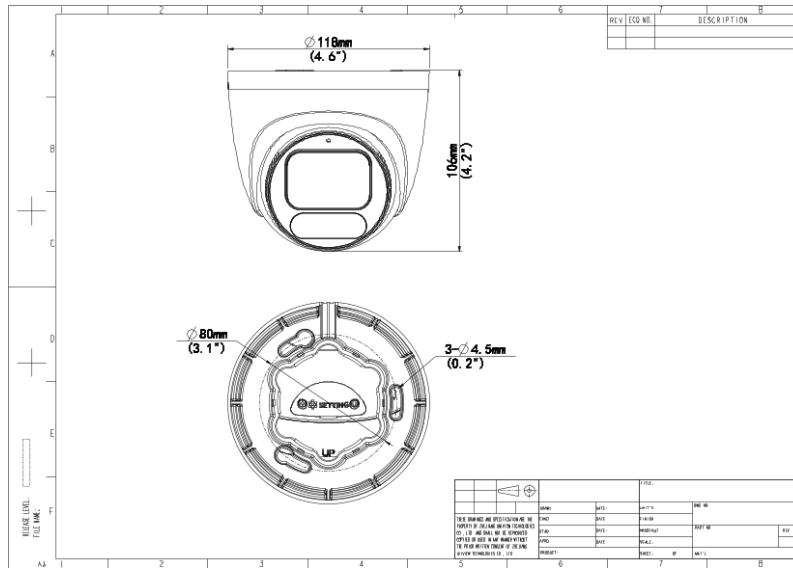

Dimensions

Zhejiang Uniview Technologies Co., Ltd.

No. 369, Xietong Road, Xixing Sub-district, Binjiang District, Hangzhou City, 310051, Zhejiang Province, China (Zhejiang) Pilot Free Trade Zone, China

Email: overseasbusiness@uniview.com; globalsupport@uniview.com

<http://www.uniview.com>

©2024 Zhejiang Uniview Technologies Co., Ltd. All rights reserved.

*Product specifications and availability are subject to change without notice.

*Despite our best efforts, technical or typographical errors may exist in this document. Uniview cannot be held responsible for any such errors and reserves the right to change the contents of this document without prior notice.