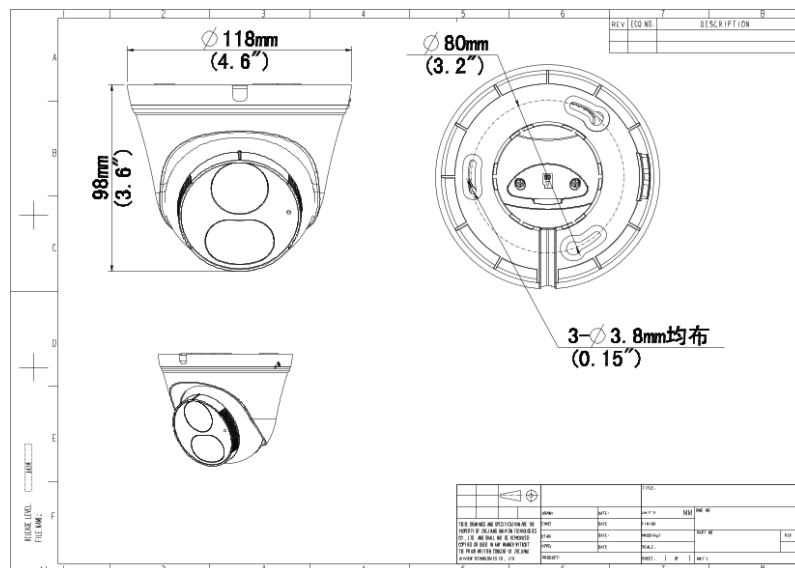

Material	Metal + Plastic
Working Environment	-30 °C ~ 60 °C (-22 °F ~ 140 °F), Humidity: ≤95% RH (non-condensing)
Storage Environment	-30 °C ~ 60 °C (-22 °F ~ 140 °F), Humidity: ≤95% RH (non-condensing)
Surge Protection	4 KV
Reset Button	N/A
Web Client Language	1 Language English

Dimensions

Accessories

TR-JB03-I-IN

Junction Box for Plastic Turret Camera
(Support wiring from behind)

TR-JB07/WM03-G-IN

Wall Mounting Assembling Bracket For
32 Fix-dome&Mini Fix-dome&Plastic Turret Camera

TR-WM03-D-IN

Wall Mounting Bracket for 32 Fix-dome&Mini Fix-dome&Plastic Turret Camera