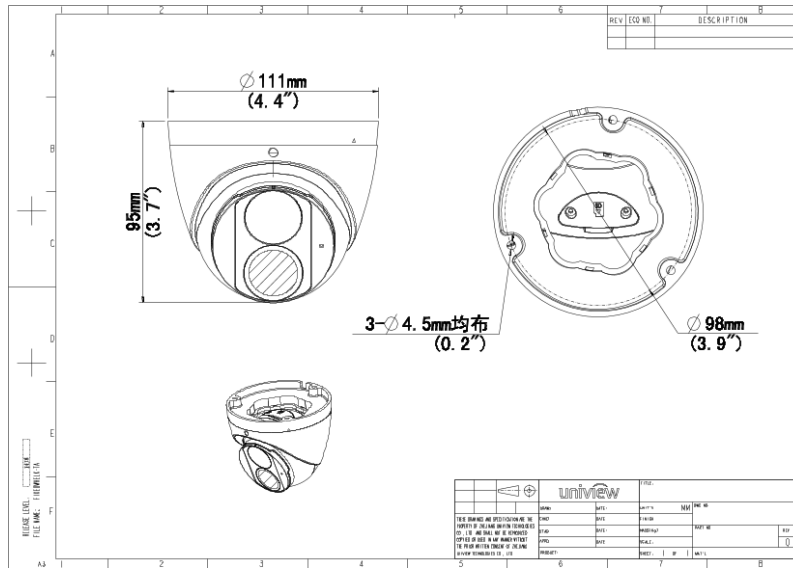

## Specifications

Camera	Description
Sensor	1/2.7" CMOS
Min. Illumination	Colour: 0.0025 lux (F1.6, AGC ON) 0 lux with IR on
Day/Night	IR-cut filter with auto switch (ICR)
Shutter	Auto/Manual, 1 ~ 1/100000s
Adjustment Angle	Pan: 0° ~ 360°, Tilt: 0° ~ 80°, Rotate: 0° ~ 360°
S/N	>52dB
WDR	120dB
Lens	Description
Focal Length	IPC3618SB-ADF28KM-I0:2.8 mm IPC3618SB-ADF40KM-I0:4.0 mm
Iris	F1.6
Field of View (H)	IPC3618SB-ADF28KM-I0:112.4° IPC3618SB-ADF40KM-I0:86.5°
Field of View (V)	IPC3618SB-ADF28KM-I0:60.1° IPC3618SB-ADF40KM-I0:44.1°
Field of View (D)	IPC3618SB-ADF28KM-I0:146.1° IPC3618SB-ADF40KM-I0:112.5°
Lens Type	Fixed
DORI	Description
DORI Distance (Lens)	IPC3618SB-ADF28KM-I0:2.8mm IPC3618SB-ADF40KM-I0:4.0mm
DORI Distance (Detect)	IPC3618SB-ADF28KM-I0:84.0m(275.6ft) IPC3618SB-ADF40KM-I0:120.0m(393.7ft)
DORI Distance (Observe)	IPC3618SB-ADF28KM-I0:33.6m(110.2ft) IPC3618SB-ADF40KM-I0:48.0m(157.5ft)
DORI Distance (Recognize)	IPC3618SB-ADF28KM-I0:16.8m(55.1ft)

## Dimensions