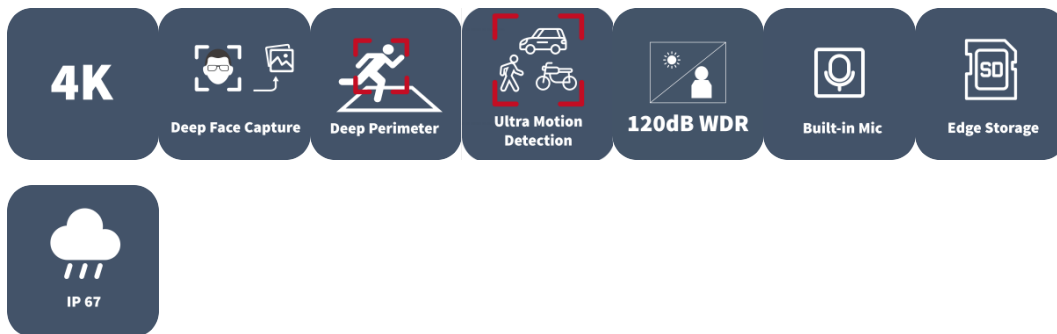

# 8MP HD Intelligent IR Fixed Eyeball Network Camera

IPC3618SB-ADF28(40)KM-I0

## Features

- High quality image with 8MP, 1/2.7"CMOS sensor
- 8MP (3840\*2160)@20fps; 5MP (3072\*1728)@30/25fps; 4MP (2560\*1440)@30/25fps; 2MP (1920\*1080) @30/25fps
- Ultra 265, H.265, H.264, MJPEG
- Intelligent perimeter protection, include cross line, intrusion, enter area, leave area detection
- Based on target classification, smart intrusion prevention significantly reduce false alarm caused by leaves, birds and lights etc., accurately focus on human and, motor vehicle and non-motor vehicle
- Intelligent People Flow Counting and Crowd Density Monitoring
- 120dB true WDR technology enables clear image in strong light scene
- Support 9:16 Corridor Mode
- Built-in Mic
- Smart IR, up to 30m (98ft) IR distance

- Supports 512 G Micro SD card
- IP67 protection