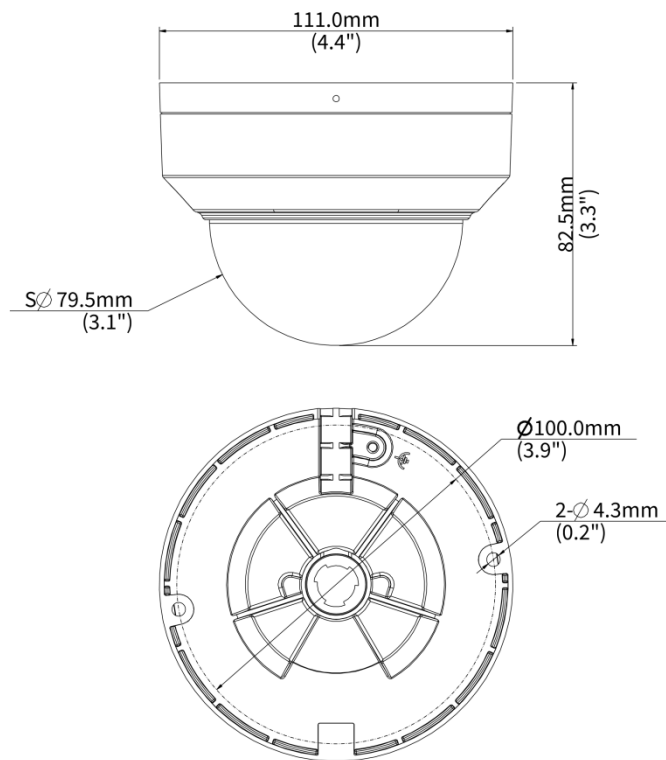

## Specifications

Model	IPC324SS-ADF28K-I1	IPC324SS-ADF40K-I1
<b>Camera</b>		
Max Resolution	4 MP	
Sensor	1/3.0" CMOS	
Min. Illumination	Colour: 0.002 lux (F1.6, AGC ON) 0 lux with IR on	
Day/Night	IR-cut filter with auto switch (ICR)	
Shutter	Auto/Manual, 1 ~ 1/100000s	
Adjustment Angle	Pan: 0° ~ 352°, Tilt: 0° ~ 70°, Rotate: 0° ~ 350°	
S/N	>52 dB	
WDR	130 dB	
<b>Lens</b>		
Focal Length	2.8 mm	4.0 mm
Iris Type	Fixed	
Iris	F1.6	
Field of View (H)	97.68°	81.39°
Field of View (V)	52.67°	43.36°
Field of View (D)	102.52°	86.91°
<b>DORI</b>		
DORI Distance (Lens)	2.8mm	4.0mm
DORI Distance (Detect)	63.0m(206.7ft)	90.0m(295.3ft)
DORI Distance (Observe)	25.2m(82.7ft)	36.0m(118.1ft)
DORI Distance (Recognize)	12.6m(41.3ft)	18.0m(59.1ft)
DORI Distance (Identify)	6.3m(20.7ft)	9.0m(29.5ft)
<b>Illuminator</b>		
Supplemental Light	IR	
Illumination Distance (IR)	40 m (131.2 ft)	
IR On/Off Control	Auto/Manual	
Wavelength	850 nm	
<b>Video</b>		
Video Compression	Ultra 265, H.265, H.264, MJPEG	
H.264 Code Profile	Baseline profile, Main profile, High profile	

## Dimensions