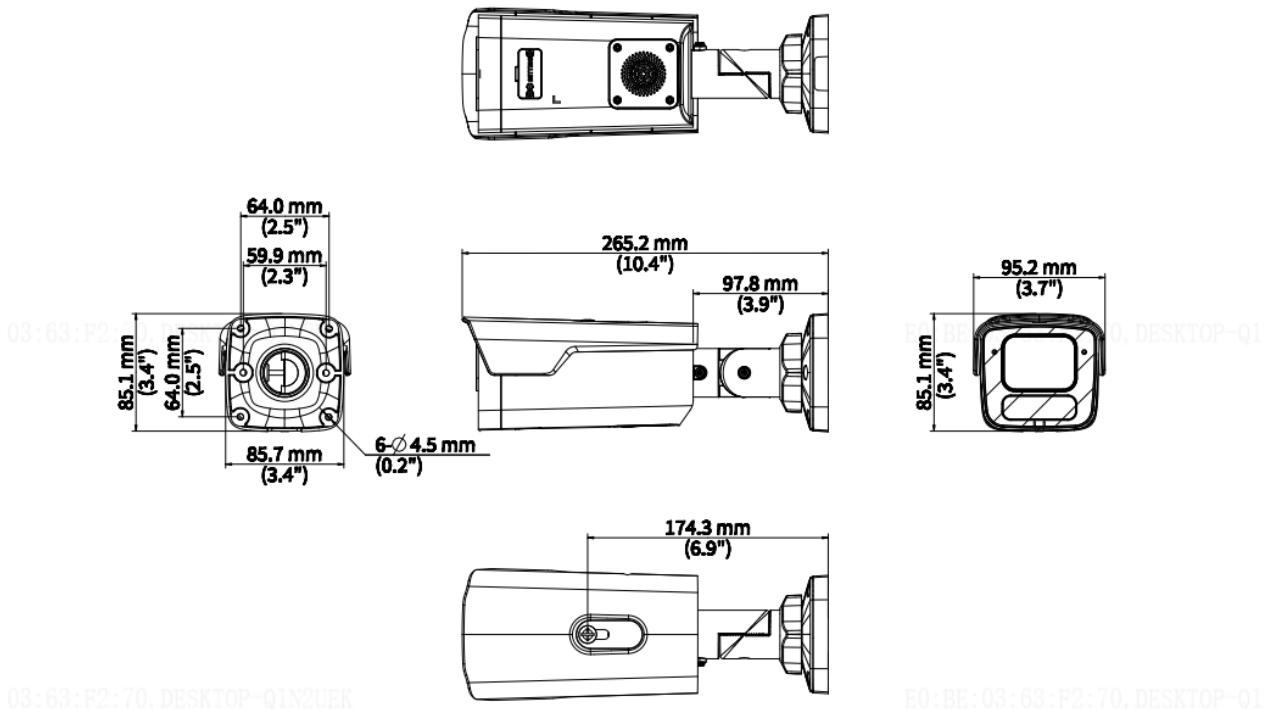

Dimensions

03:63:F2:70, DESKTOP-Q1N2UEK

E0:BE:03:63:F2:70, DESKTOP-Q1

Accessories

TR-JB07-D-IN-V2

Bullet Junction Box(Support wiring from behind)

NPT 3/4" Waterproof Cable Gland

TR-JB06-A-IN

Middle Bullet Junction Box(Elegant White)

Pole Mounting Bracket for Bullet Junction Box Only

TR-UP06-B-IN

Bullet Pole Mounting Bracket

Bullet&Dome Corner Mounting Bracket