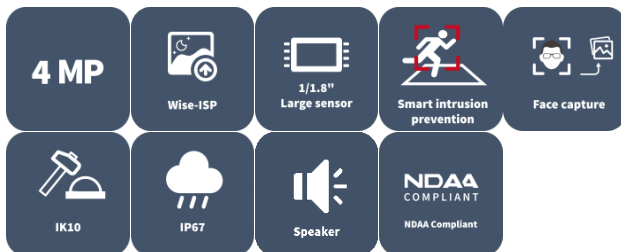

4MP Tri-Guard VF Dual-light Bullet Network Camera IPC2B14SE-ADZKMC-WP-I1

Features

- High quality image with 4 MP, 1/1.8" CMOS sensor
- Features an F1.2 large-aperture lens
- 4 MP (2688 × 1520)@30/25 (default) fps; 4 MP (2560 × 1440)@30/25 fps; 3 MP (2304 × 1296)@30/25 fps; 1080P (1920 × 1080)@30/25 fps
- Ultra 265, H.265, H.264, MJPEG
- ColorHunter with Wise-ISP technology ensures 24-hour full-color images
- Intelligent perimeter protection, including cross line, intrusion, enter area, leave area detection
- Based on target classification, smart intrusion prevention significantly reduces false alarm caused by leaves, birds and lights, accurately focusing on human, motor vehicle and non-motor vehicle
- Intelligent people flow counting and crowd density monitoring
- Smart intrusion prevention with color retrieval
- ASM (auto scene match)
- 130 dB true WDR technology enables clear image in strong light scene
- Supports 9:16 corridor mode
- Alarm I/O: 1/1, audio I/O: 1/1, built-in mic and speaker
- Smart IR, up to 40 m (131.2 ft) IR distance
- White light, up to 40 m (131.2 ft) warm light distance
- MicroSD, up to 512 GB
- IK10 vandal resistant and IP67 protection