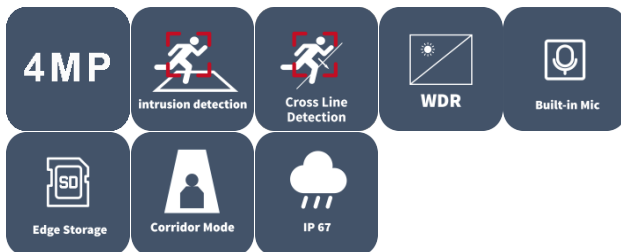

4MP HD IR VF Eyeball Network Camera IPC3634SR3-ADZK-G

Features

- High quality image with 4 MP, 1/3.0" CMOS sensor
- 4 MP (2688 × 1520)@25/20 fps; 4 MP (2560 × 1440)@25/20 fps; 3 MP (2304 × 1296)@30/25 fps; 1080P (1920 × 1080)@30/25 fps
- Ultra 265, H.265, H.264, MJPEG
- 120 dB true WDR technology enables clear image in strong light scene
- Supports 9:16 corridor mode
- Built-in mic
- Smart IR, up to 40 m (131.2 ft.) IR distance
- MicroSD, up to 256 GB
- IP67 protection
- Supports PoE power supply
- 3-axis