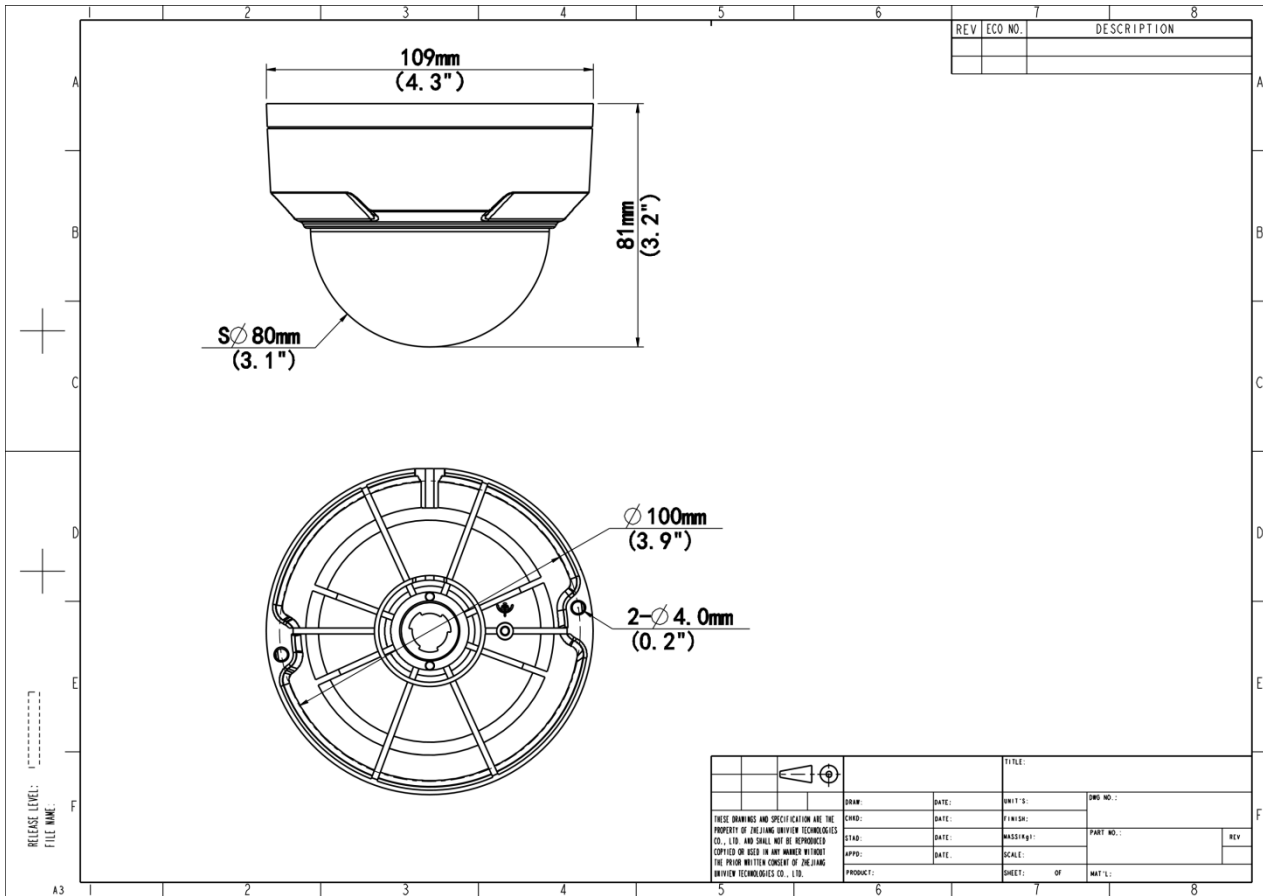

## Specifications

Model	IPC324SB-DF28K-I0	IPC324SB-DF40K-I0
<b>Camera</b>		
Max Resolution	4 MP	
Sensor	1/3.0" CMOS	
Min. Illumination	Colour:0.002 lux (F1.6, AGC ON) 0 lux with IR	
Day/Night	IR-cut filter with auto switch (ICR)	
Shutter	Auto/Manual, 1 ~ 1/100000s	
Adjustment Angle	Pan: 3° ~ 360°, Tilt: 0° ~ 68°, Rotate: 3° ~ 360°	
S/N	>52 dB	
WDR	120 dB	
<b>Lens</b>		
Focal Length	2.8 mm	4.0 mm
Iris Type	Fixed	
Iris	F1.6	
Field of View (H)	101.1°	83.7°
Field of View (V)	55.3°	44.9°
Field of View (D)	111.1°	89.2°
Lens Type	Fixed	
<b>DORI</b>		
DORI Distance (Lens)	2.8mm	
DORI Distance (Detect)	63.0m(206.7ft)	90.0m(295.2ft)
DORI Distance (Observe)	25.2m(82.7ft)	36.0m(118.1ft)
DORI Distance (Recognize)	12.6m(41.3ft)	18.0m(59.1ft)
DORI Distance (Identify)	6.3m(20.7ft)	9.0m(29.5ft)
<b>Illuminator</b>		

WIFI	N/A
Network	1 × RJ45 10 M/100 M Base-TX Ethernet
Video Output	N/A
<b>Certification</b>	
EMC	CE-EMC (EN 55032, EN 61000-3-3, EN IEC 61000-3-2, EN 55035) FCC (FCC 47 CFR part15 B)
Safety	CE LVD (EN 62368-1) CB (IEC 62368-1) UL/CUL (UL 62368-1, CAN/CSA C22.2 No. 62368-1)
Environment	CE-RoHS (2011/65/EU;(EU)2015/863); WEEE (2012/19/EU);
Protection	IP67 (IEC 60529) IK10 (IEC 62262)
<b>General</b>	
Power	DC 12V±25%, PoE (IEEE 802.3af)
Power Consumption	Max 4.5W
Power Interface	Ø5.5 mm coaxial power plug
Dimensions	Ø108.7 x 81.1mm (Ø4.3" x 3.2") (Ø x H)
Weight	0.42kg (0.93lb)
Material	Metal
Working Environment	-30 °C to 60 °C (-22 °F to 140 °F), Humidity: ≤ 95% RH (non-condensing)
Storage Environment	-30 °C to 60 °C (-22 °F to 140 °F), Humidity: ≤ 95% RH (non-condensing)
Surge Protection	4 KV
Reset Button	N/A
Web Client Language	20 Languages: Traditional Chinese, English, Simplified Chinese, Polish, German, Russian, French, Korean, Dutch, Czech, Portuguese (Europe), Portuguese (Brazil), Japanese, Thai, Turkish, Spanish (Latin America), Spanish (Europe), Hungarian, Italian, Vietnamese

## Dimensions