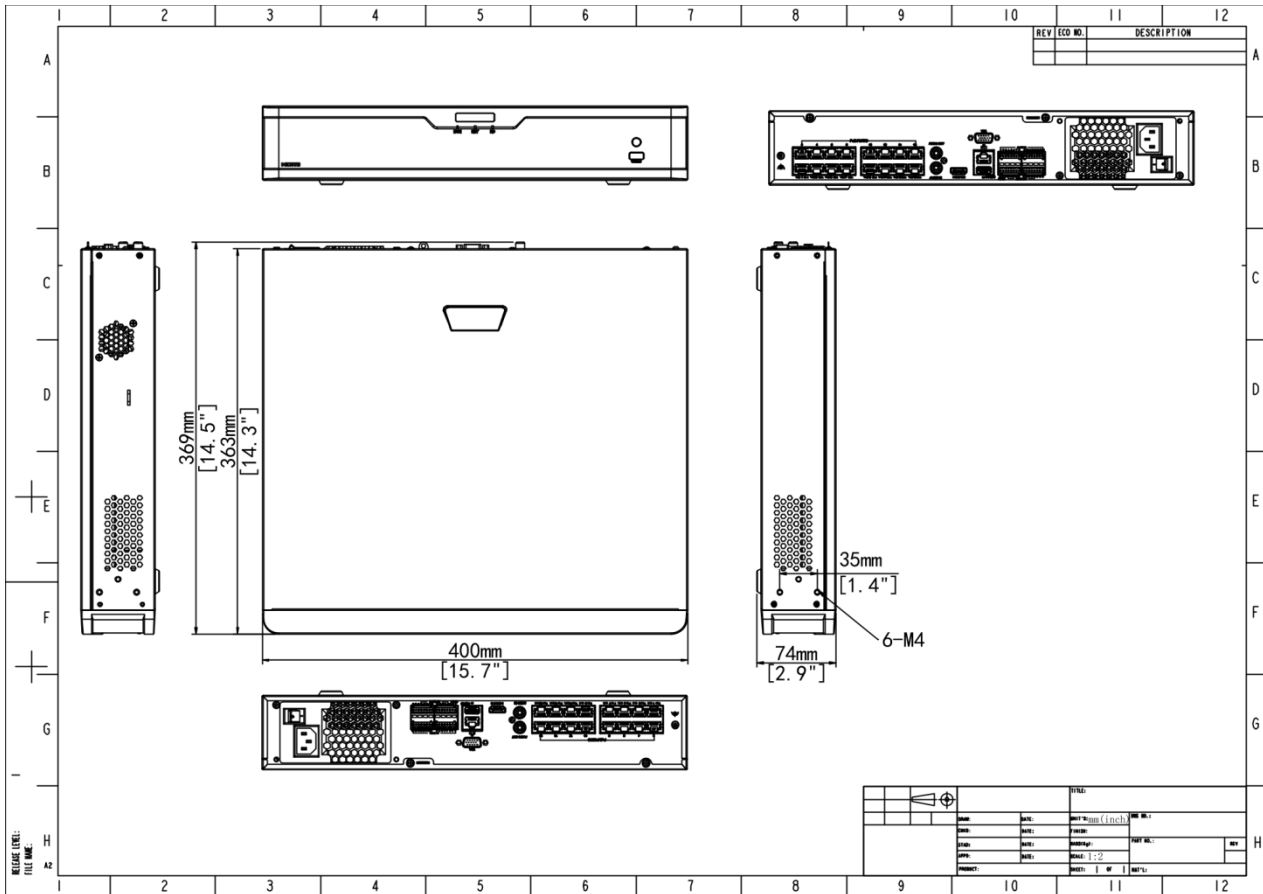

### Specifications

Model	NVR304-16B-P16-IQ	NVR304-32B-P16-IQ
Decoding		
Decoding Format	Ultra 265,H.265,H.264	

Decoding Capability	Smart Off: 2 x 12MP@30, 2 x 4K@30, 4 x 4MP@30, 10 x 1080P@30, 16 x 720P@30 Smart On: 2 x 4K@30, 4 x 4MP@30, 8 x 1080P@30, 16 x 720P@30	Smart Off: 2 x 12MP@30, 2 x 4K@30, 4 x 4MP@30, 10 x 1080P@30, 20 x 720P@30, 32 x D1 Smart On: 2 x 4K@30, 4 x 4MP@30, 8 x 1080P@30, 16 x 720P@30, 32 x D1
Decoding Capability Description	The resolution of each channel cannot exceed 8192 pixels in length and 4096 pixels in width	
Audio Compression	G.711A, G.711U	
<b>Network</b>		
Incoming Bandwidth	160 Mbps	
Outgoing Bandwidth	128Mbps	
Remote Users	128	
Protocols	TCP/IP, P2P, NTP, DHCP, PPPoE, HTTP, HTTPS, DNS, DDNS, SNMP, SMTP, RTSP, 802.1x, IPv6, IPv4	
Browser(Plugin)	IE10, IE11, Chrome 45+, Edge 79+, Firefox 52+	
<b>Video/Audio Input</b>		
IP Video Input	16-ch	32-ch
RCA Audio Input	1-ch	
<b>Video/Audio Output</b>		
HDMI Output	4K (3840 × 2160)/30 Hz, 1920 × 1080/60 Hz, 1920 × 1080/50 Hz, 1600 × 1200/60 Hz, 1280 × 1024/60 Hz, 1280 × 720/60 Hz, 1024 × 768/60 Hz	
VGA Output	1920 × 1080/60 Hz, 1920 × 1080/50 Hz, 1600 × 1200/60 Hz, 1280 × 1024/60 Hz, 1280 × 720/60 Hz, 1024 × 768/60 Hz	
RCA Audio Output	1-ch	
Liveview Display	1/4/6/8/9/16	1/4/6/8/9/16/25/32
Corridor Mode Screen	3/4/5/7/9/10/12/16	3/4/5/7/9/10/12/16/32
<b>Two-way Audio</b>		
Two-way Audio	1-ch,RCA(Using the audio input and output)	
<b>Snapshot</b>		
FTP/Schedule/Event Snapshot	4-ch snapshot (max. D1 (720 × 576) video resolution, with D1 snapshot resolution)	
<b>Recording</b>		
Recording Resolution	12 MP/8 MP/6 MP/5 MP/4 MP/3 MP/1080P/960P/720P/D1/2CIF/CIF	

## Dimensions