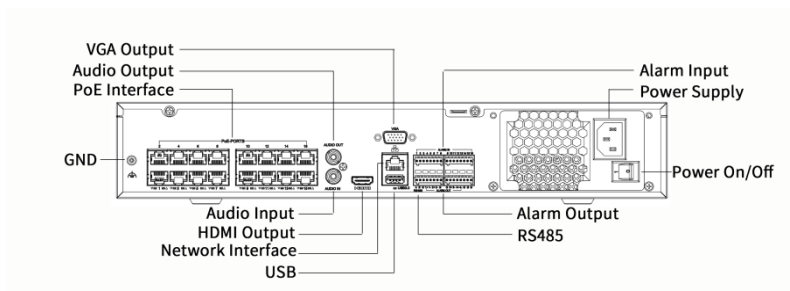

Rear Panel

Zhejiang Uniview Technologies Co., Ltd.

No. 369, Xietong Road, Xixing Sub-district, Binjiang District, Hangzhou City, 310051, Zhejiang Province, China (Zhejiang) Pilot Free Trade Zone, China

Email: overseasbusiness@uniview.com; globalsupport@uniview.com

<http://www.uniview.com>

©2024 Zhejiang Uniview Technologies Co., Ltd. All rights reserved.

*Product specifications and availability are subject to change without notice.