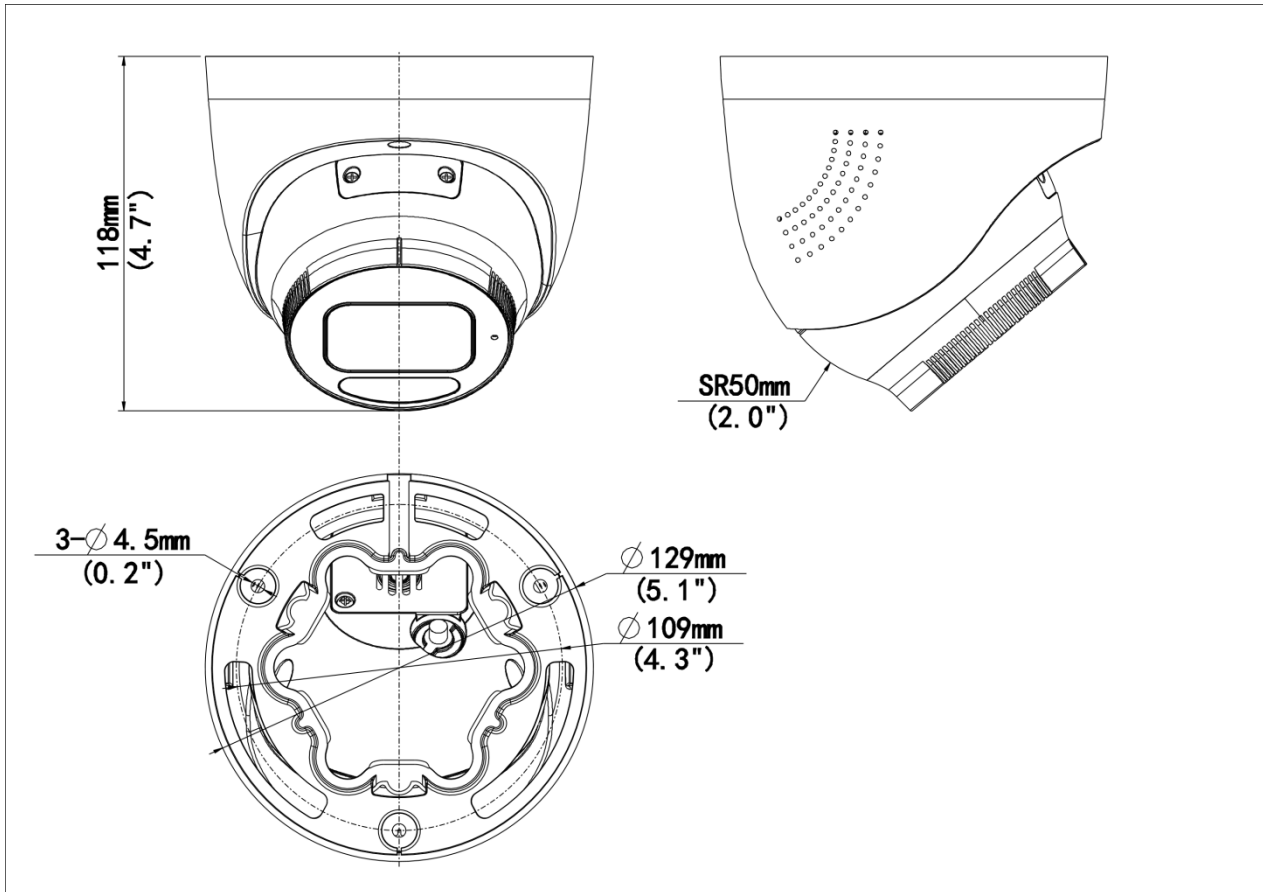

Accessories

TR-JB03-H-IN

Junction Box for Metal Turret Camera
(Support wiring from behind)

TR-JB07/WM03-F-IN

Wall Mounting Assembling Bracket
with Back Hole for 3 Inch Hemisphere

TR-WM03-B-IN

Wall Mounting Assembling Bracket f
or 3 Inch Hemisphere

TR-UP06-IN

Universal Pole Mounting Bracket

TR-UC08-C

Bullet&Dome Corner Mounting Brac
ket

TR-SE24-IN

Dome Pendent Mounting Pole 200mm