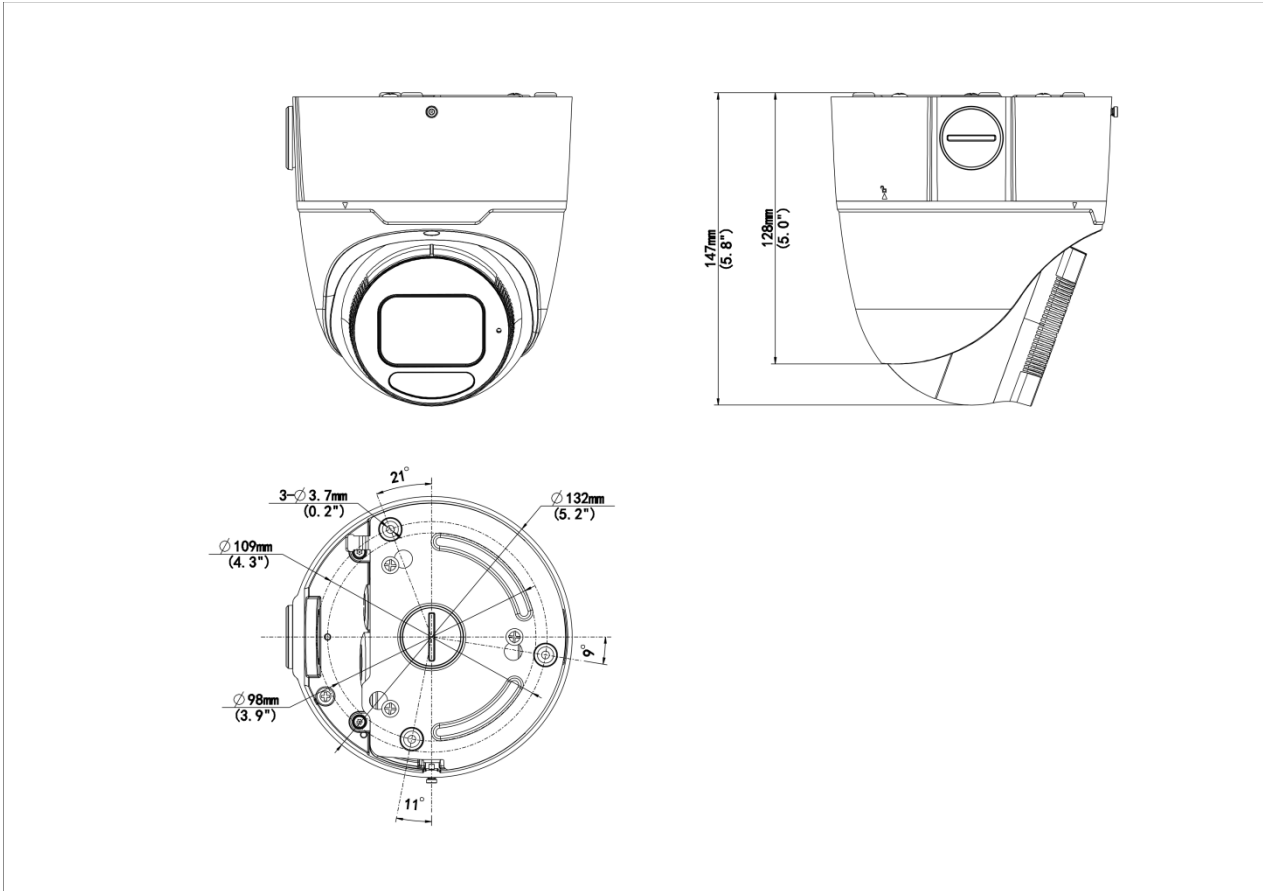

## Specifications

Model	IPC3635SS-ADZK-I1
<b>Camera</b>	
Max Resolution	5 MP
Sensor	1/2.7" CMOS
Min. Illumination	Colour: 0.002 lux (F1.2, AGC ON) 0 lux with IR on
Day/Night	IR-cut filter with auto switch (ICR)
Shutter	Auto/Manual, 1 ~ 1/100000s
Adjustment Angle	Pan: 0° ~ 360°, Tilt: 0° ~ 75°, Rotate: 0° ~ 360°
S/N	>56 dB
WDR	130 dB
<b>Lens</b>	
Focal Length	2.7 to 13.5 mm
Iris Type	Fixed
Iris	F1.2
Field of View (H)	106.3°~ 32.5°
Field of View (V)	53.5°~ 18.0°
Field of View (D)	126.0°~ 38.5°
Lens Type	Motorized
<b>DORI</b>	
DORI Distance (Lens)	2.7mm, 13.5mm
DORI Distance (Detect)	60.8m(199ft), 303.8m(996.7ft)
DORI Distance (Observe)	24.3m(79.7ft), 121.5m(398.6ft)
DORI Distance (Recognize)	12.2m(40ft), 60.8m(199.5ft)
DORI Distance (Identify)	6.1m(20ft), 30.4m(99.7ft)
<b>Illuminator</b>	
Supplemental Light	IR

Network	1 × RJ45 10 M/100 M Base-TX Ethernet
Video Output	N/A
<b>Certification</b>	
EMC	CE-EMC (EN 55032, EN 61000-3-3, EN IEC 61000-3-2, EN 50130) FCC (FCC 47 CFR part15 B)
Safety	CE-LVD (EN 62368-1) CB (IEC 62368-1) UL/CUL (UL 62368-1, CAN/CSA C22.2 No. 62368-1)
Environment	CE-RoHS (2011/65/EU;(EU)2015/863); WEEE (2012/19/EU)
Protection	IP67 (IEC 60529) IK10 (IEC 62262)
<b>General</b>	
Power	DC 12V±25%, PoE (IEEE 802.3af)
Power Consumption	Max 7.5W
Power Interface	Ø5.5 mm coaxial power plug
Dimensions	Ø132 x 147mm (Ø5.2" x 5.8") (Ø x H)
Weight	0.99kg (2.18lb)
Material	Metal
Working Environment	-30 °C to 60 °C (-22 °F to 140 °F), Humidity: ≤ 95% RH (non-condensing)
Storage Environment	-30 °C to 60 °C (-22 °F to 140 °F), Humidity: ≤ 95% RH (non-condensing)
Surge Protection	6 KV
Reset Button	Support
Web Client Language	20 Languages Traditional Chinese, English, Simplified Chinese, Polish, German, Russian, French, Korean, Dutch, Czech, Portuguese (Europe), Portuguese (Brazil), Japanese, Thai, Turkish, Spanish (Latin America), Spanish (Europe), Hungarian, Italian, Vietnamese

## Dimensions