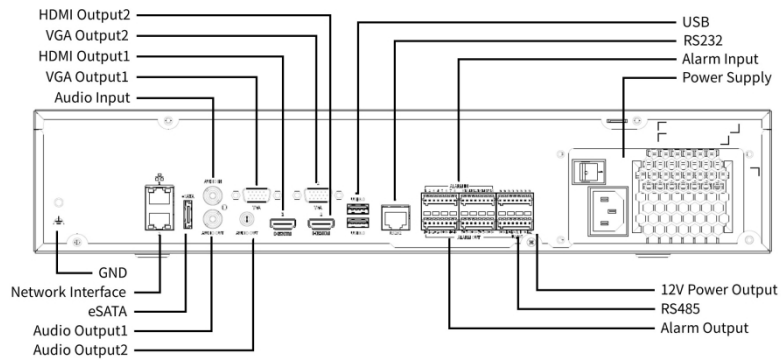

Dimensions

| | |
|----------------------|--|
| Weight (without HDD) | ≤ 5.5Kg (12.1lb) |
| Height | 2U |
| Dimensions | 442mm × 432mm × 86mm (17.4"×17.0"×3.4") |
| Certification | |
| Certification | CE; FCC; UL; RoHS; WEEE |
| CE | EN 55032, EN 61000-3-3, EN IEC 61000-3-2, EN 55035 |
| FCC | Part15 Subpart B |

Dimensions

Aggregate product size diagram using "main model" as an example

Rear Panel

Zhejiang Uniview Technologies Co., Ltd.

No. 369, Xietong Road, Xixing Sub-district, Binjiang District, Hangzhou City, 310051, Zhejiang Province, China