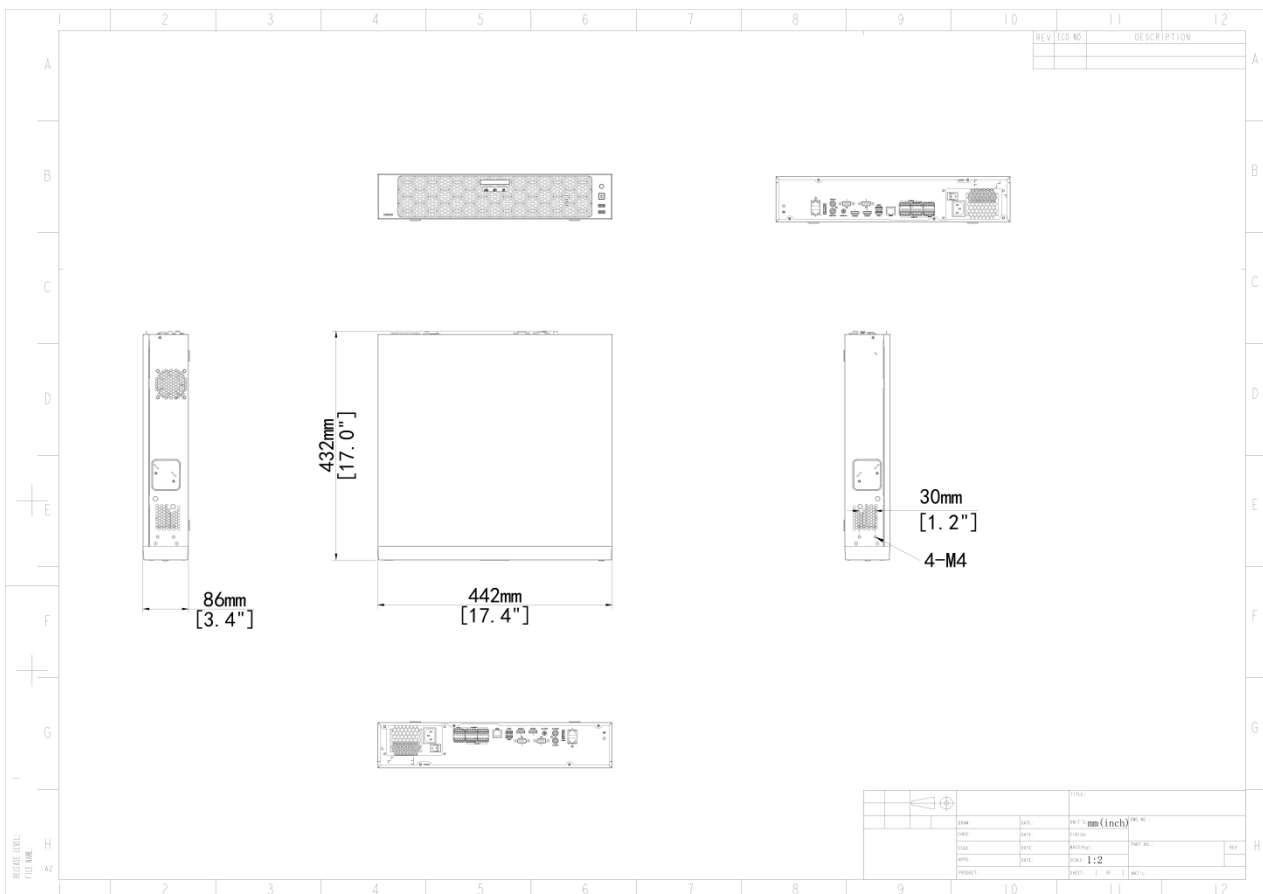

Dimensions

| | |
|----------------------|--|
| Weight (without HDD) | ≤ 5.5Kg (12.1lb) |
| Height | 2U |
| Dimensions | 442mm × 432mm × 86mm (17.4"×17.0"×3.4") |
| Certification | |
| Certification | CE; FCC; UL; RoHS; WEEE |
| CE | EN 55032, EN 61000-3-3, EN IEC 61000-3-2, EN 55035 |
| FCC | Part15 Subpart B |

Dimensions

Aggregate product size diagram using "main model" as an example

Rear Panel

Zhejiang Uniview Technologies Co., Ltd.

No. 369, Xietong Road, Xixing Sub-district, Binjiang District, Hangzhou City, 310051, Zhejiang Province, China