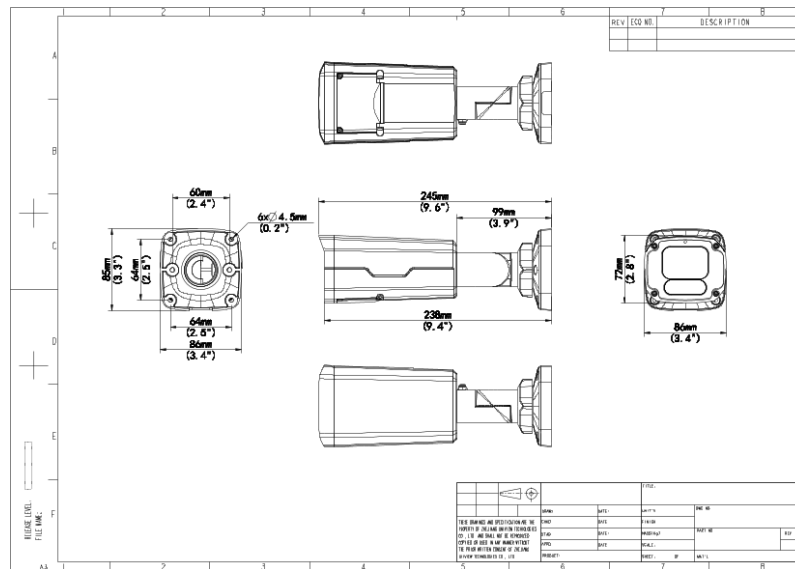

## Specifications

Camera	Description
Max Resolution	8MP
Sensor	1/1.8" CMOS
Min. Illumination	Colour: 0.0005 lux (F1.0, AGC ON)
Shutter	Auto/Manual, 1 ~ 1/100000s
Adjustment Angle	Pan: 0° ~ 360°, Tilt: 0° ~ 90°, Rotate: 0° ~ 360°
S/N	>56dB
WDR	120dB
Lens	Description
Focal Length	IPC2228SE-DF40K-WL-I0:4.0 mm IPC2228SE-DF60K-WL-I0:6.0 mm
Iris Type	Fixed
Iris	F1.0
Field of View (H)	IPC2228SE-DF40K-WL-I0:94.3° IPC2228SE-DF60K-WL-I0:57.3°
Field of View (V)	IPC2228SE-DF40K-WL-I0:49.7° IPC2228SE-DF60K-WL-I0:30.2°
Field of View (D)	IPC2228SE-DF40K-WL-I0:115.9° IPC2228SE-DF60K-WL-I0:70.5°
DORI	Description
DORI Distance (Lens)	IPC2228SE-DF40K-WL-I0:4.0mm IPC2228SE-DF60K-WL-I0:6.0mm
DORI Distance (Detect)	IPC2228SE-DF40K-WL-I0:90.0m(295.3ft)

## Dimensions