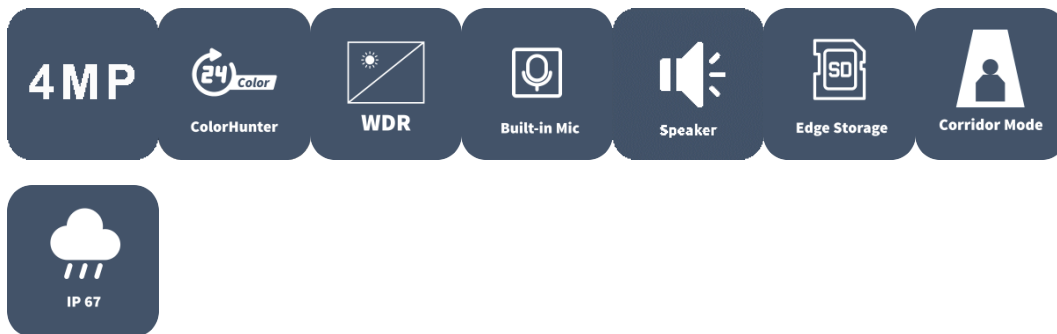

4MP HD 4G ColorHunter Fixed Bullet Network Camera

IPC2A14LP-ADF40(60)KC-4G-E

Features

- High quality image with 4MP, 1/3"CMOS sensor
- 4MP (2560*1440)@ 30/25fps; 3MP (2304*1296) @30/25fps; 2MP (1920*1080) @30/25fps
- Support 4G access to the network
- Alarm:1 in/1 out
- Audio: 1 in/1 out
- Built-in Mic & Speaker
- Smart IR, up to 50m (164ft) IR distance
- White Light, up to 30m (98ft) white light distance
- Support 512 G Micro SD card
- IP67 protection

Illuminator	Description
Supplemental Light	Dual Light
Illumination Distance (IR)	50 m (164.0 ft)
Illumination Distance (Warm Light)	30 m (98.4 ft)
Wavelength	850 nm
IR On/Off Control	Auto/Manual
Video	Description
Video Compression	Ultra 265; H.265; H.264; MJPEG
H.264 Code Profile	Baseline profile, Main profile, High profile
Frame Rate	Main Stream: 4MP (2560*1440), Max 30fps; 3MP (2304*1296), Max 30fps; 1080P (1920*1080), Max 30fps; 720P (1280*720), Max 30fps Sub Stream: 720P (1280*720), Max 30fps; D1 (720*576), Max 30fps; 640*360,Max 30fps;
Video Bit Rate	128 Kbps ~ 2048 Kbps
U-code	Support
OSD	Up to 8 OSDs
Privacy Mask	Up to 4 areas
ROI	Support
Video Stream	Dual Streams
Image	Description
White Balance	Auto; Outdoor; Fine Tune; Sodium Lamp; Locked; Auto2
Digital Noise Reduction	2D/3D DNR
Smart IR	Support
Flip	Normal; Flip Vertical; Flip Horizontal; 180°; 90°Clockwise; 90°Anti-clockwise
Dewarping	N/A
HLC	Support
BLC	Support
Defog	Digital Defog
Events	Description
Basic Detection	Motion Detection; Ultra Motion Detection; Tampering Alarm; Audio Detection
General Function	Watermark; IP Address Filtering; Access Policy; ARP Protection; RTSP Authentication; User Authentication