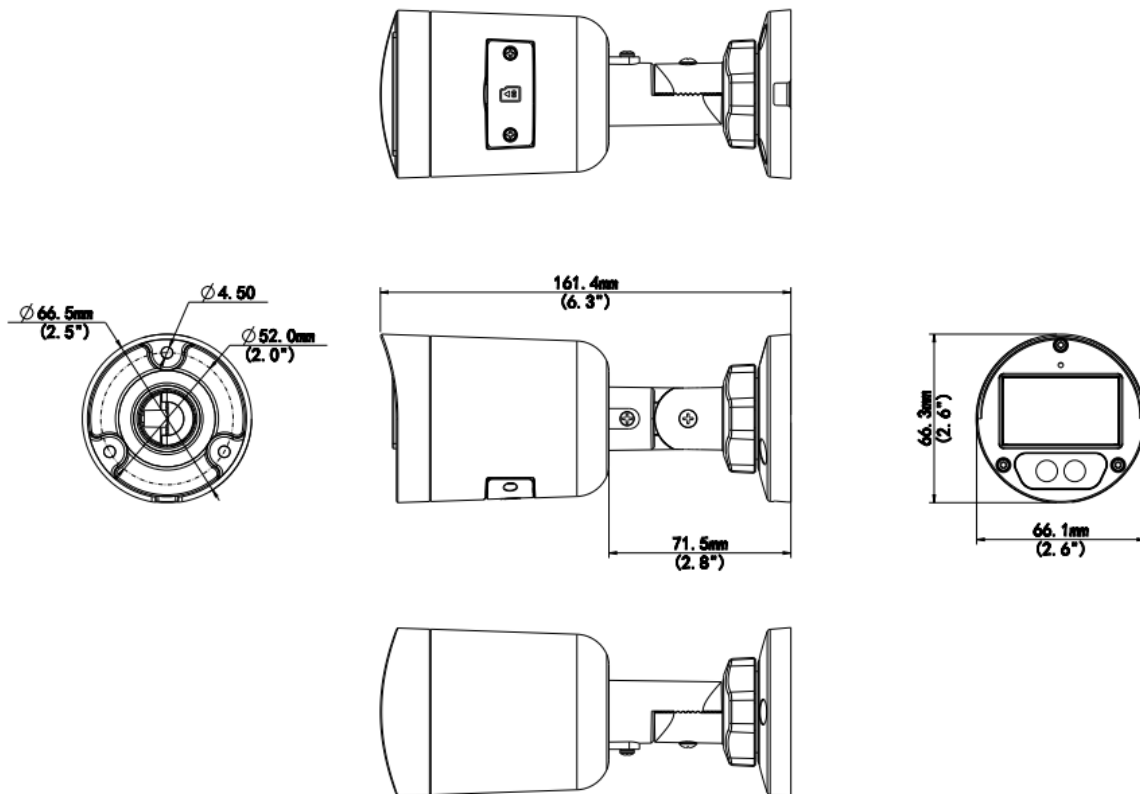

Dimensions

Accessories

TR-JB05-B-IN Small Bullet Junction Box(Elegant White)	TR-UP06-C-IN-V2 Pole Mounting Bracket for Bullet Junction Box Only	TR-A01-IN NPT 3/4" Waterproof Cable Gland
TR-UC08-C-V2 Bullet&Dome Corner Mounting Bracket