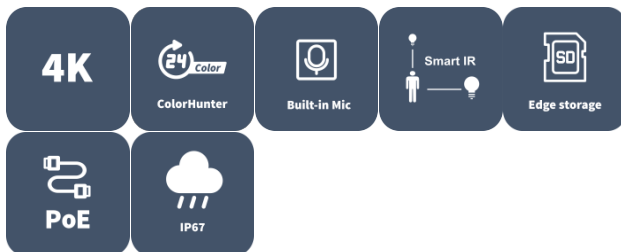

8MP HD ColorHunter With Smart Dual Light Mini Bullet Network Camera

IPC2128LB-ADF28K-DL

Features

- High quality image with 8 MP, 1/2.7" CMOS sensor
- 8 MP (3840 × 2160)@20 fps; 5 MP (3072 × 1728)@30/25 fps; 4 MP (2560 × 1440)@30/25 fps; 1080P (1920 × 1080)@30/25 fps
- Ultra 265, H.265, H.264, MJPEG
- 120 dB true WDR technology enables clear image in strong light scene
- Supports 9:16 corridor mode
- Built-in mic
- Smart IR, up to 30 m (98.4 ft.) IR distance
- MicroSD, up to 512 GB
- IP67 protection
- Supports PoE power supply
- 3-axis

Specifications

Model	IPC2128LB-ADF28K-DL
Camera	
Max Resolution	8 MP
Sensor	1/2.7" CMOS
Min. Illumination	Color: 0.005 Lux (F1.6, AGC ON), 0 Lux with light
Day/Night	IR-cut filter with auto switch (ICR)
Shutter	Auto/Manual, 1 ~ 1/100000s
Adjustment Angle	Pan: 0° to 360°, Tilt: 0° to 90°, Rotate: 0° to 360°
S/N	>56 dB
WDR	120 dB
Lens	
Focal Length	2.8 mm
Iris Type	Fixed
Iris	F1.6
Field of View (H)	100.8°
Field of View (V)	55.8°
Field of View (D)	105.7°
Lens Type	Fixed
DORI	
DORI Distance (Lens)	2.8 mm
DORI Distance (Detect)	84.0 m (275.6 ft.)
DORI Distance (Observe)	33.6 m (110.2 ft.)
DORI Distance (Recognize)	16.8 m (55.1 ft.)
DORI Distance (Identify)	8.4 m (27.6 ft.)
Illuminator	
Supplemental Light	Dual light
Illumination Distance (IR)	30 m (98.4 ft.)
Illumination Distance (Warm Light)	30 m (98.4 ft.)
Wavelength	850 nm
Light On/Off Control	Auto/Manual
Video	
Video Compression	Ultra 265, H.265, H.264, MJPEG
H.264 Code Profile	Baseline profile, Main profile, High profile
Frame Rate	Main Stream: 8 MP (3840 × 2160), max. 20 fps; 5 MP (3072 × 1728), max. 30 fps; 4 MP (2560 × 1440), max. 30 fps; 1080P (1920 × 1080), max. 30 fps; 720P (1280 × 720), max. 30 fps; Sub Stream: 1080P (1920 × 1080), max. 30 fps; 720P (1280 × 720), max. 30 fps; D1 (720 × 576), max. 30 fps; 640 × 360, max. 30 fps; 2CIF (704 × 288), max. 30 fps; CIF (352 × 288), max. 30 fps;
Video Bit Rate	128 Kbps to 16 Mbps
U-code	Support
OSD	Up to 4 OSDs