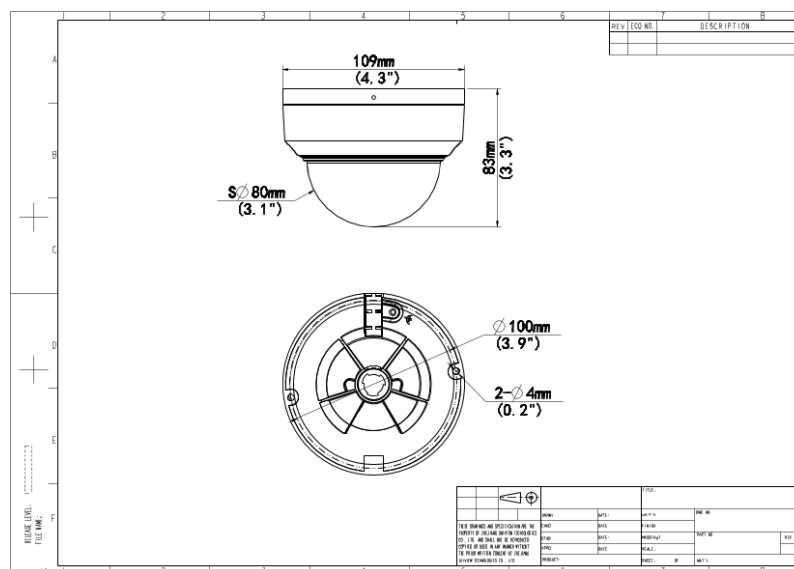

## Specifications

Camera	Description
Max Resolution	2 MP
Sensor	1/2.9" CMOS
Min. Illumination	Colour: 0.01 lux (F2.0 AGC ON) 0 lux with IR on
Day/Night	IR-cut filter with auto switch (ICR)
Shutter	Auto/Manual, 1 ~ 1/100000s
Adjustment Angle	Pan: 0° ~ 352°, Tilt: 0° ~ 70°, Rotate: 0° ~ 350°
S/N	>52dB
WDR	DWDR
Lens	Description
Focal Length	2.8 mm
Iris Type	Fixed
Iris	F2.0
Field of View (H)	101.1°
Field of View (V)	55.0°
Field of View (D)	111.0°
DORI	Description
DORI Distance (Lens)	2.8mm
DORI Distance (Detect)	45.0m(147.6ft)
DORI Distance (Observe)	18.0m(59.1ft)
DORI Distance (Recognize)	9.0m(29.5ft)
DORI Distance (Identify)	4.5m(14.8ft)
Illuminator	Description
Supplemental Light	IR
Illumination Distance (IR)	30 m (98.4 ft)
Wavelength	850 nm
IR On/Off Control	Auto/Manual
Video	Description
Video Compression	Ultra 265, H.265, H.264, MJPEG

Safety	CE LVD (EN 62368-1) CB (IEC 62368-1) UL/CUL (UL 62368-1, CAN/CSA C22.2 No. 62368-1)
Environment	CE-RoHS (2011/65/EU;(EU)2015/863); WEEE (2012/19/EU);
Protection	IP67 (IEC 60529) IK10 (IEC 62262)
<b>General</b>	<b>Description</b>
Power	DC 12V ± 25%
Power Consumption	Max 4.0W
Power Interface	Ø 5.5 mm coaxial power plug
Dimensions	Ø109 x 83 mm (Ø4.29" x 3.3" ) (Ø x H)
Weight	0.32 kg (0.71 lb)
Material	Metal + Plastic
Storage Environment	-30 °C ~ 60 °C (-22 °F ~ 140 °F), Humidity: ≤95% RH (non-condensing)
Working Environment	-30 °C ~ 60 °C (-22 °F ~ 140 °F), Humidity: ≤95% RH (non-condensing)
Surge Protection	4 KV
Reset Button	Support
Web Client Language	4 Languages English, Russian, Spanish, Vietnamese

## Dimensions