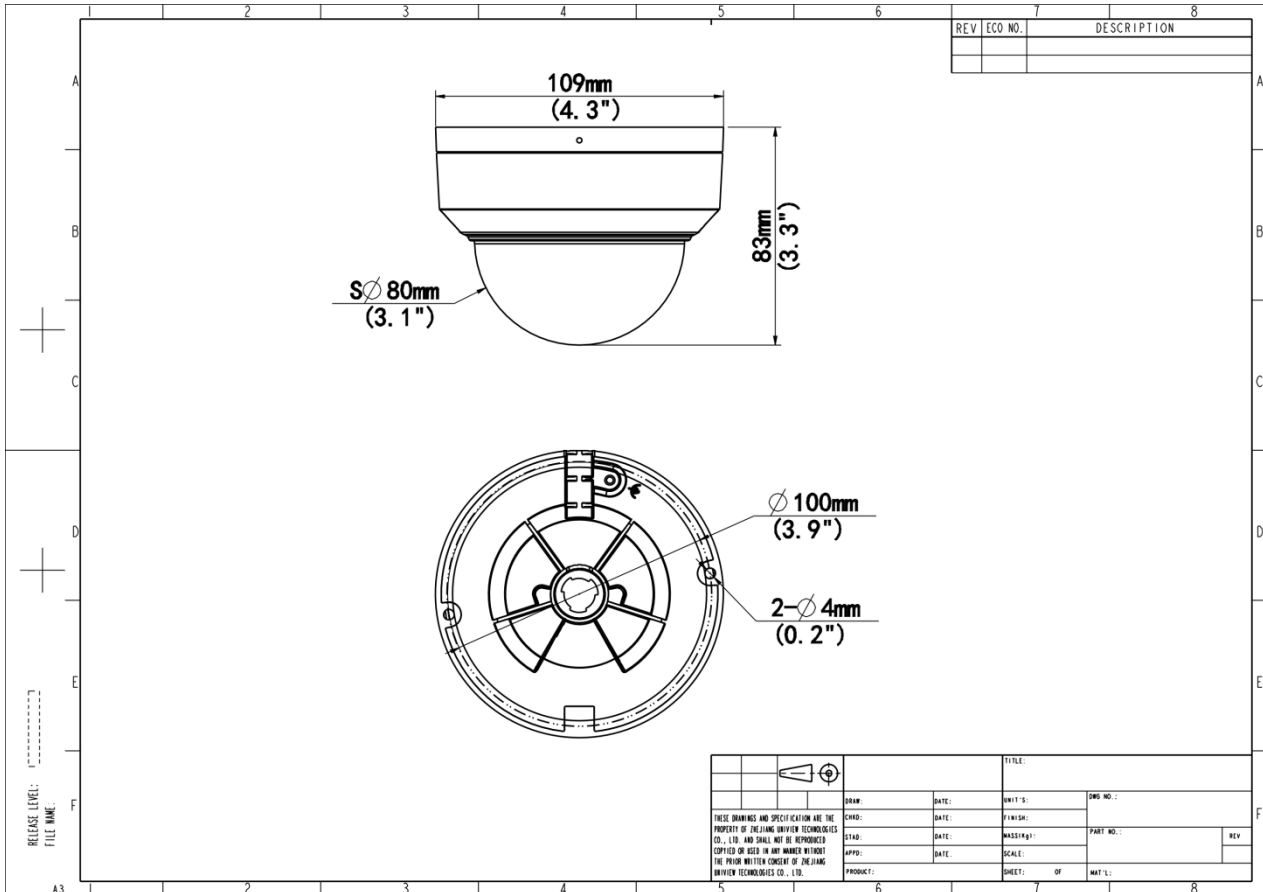

Accessories

TR-JB03-G-IN

Junction Box for Mini Fix-dome(Support wiring from behind)

TR-UM06-E-IN

Slant Mounting Bracket for Fixed Dome

TR-A01-IN

NPT 3/4" Waterproof Cable Gland

TR-UP06-IN

Universal Pole Mounting Bracket

TR-UC08-C

Bullet&Dome Corner Mounting Bracket

TR-SE24-IN

Dome Pendant Mounting Pole 200m