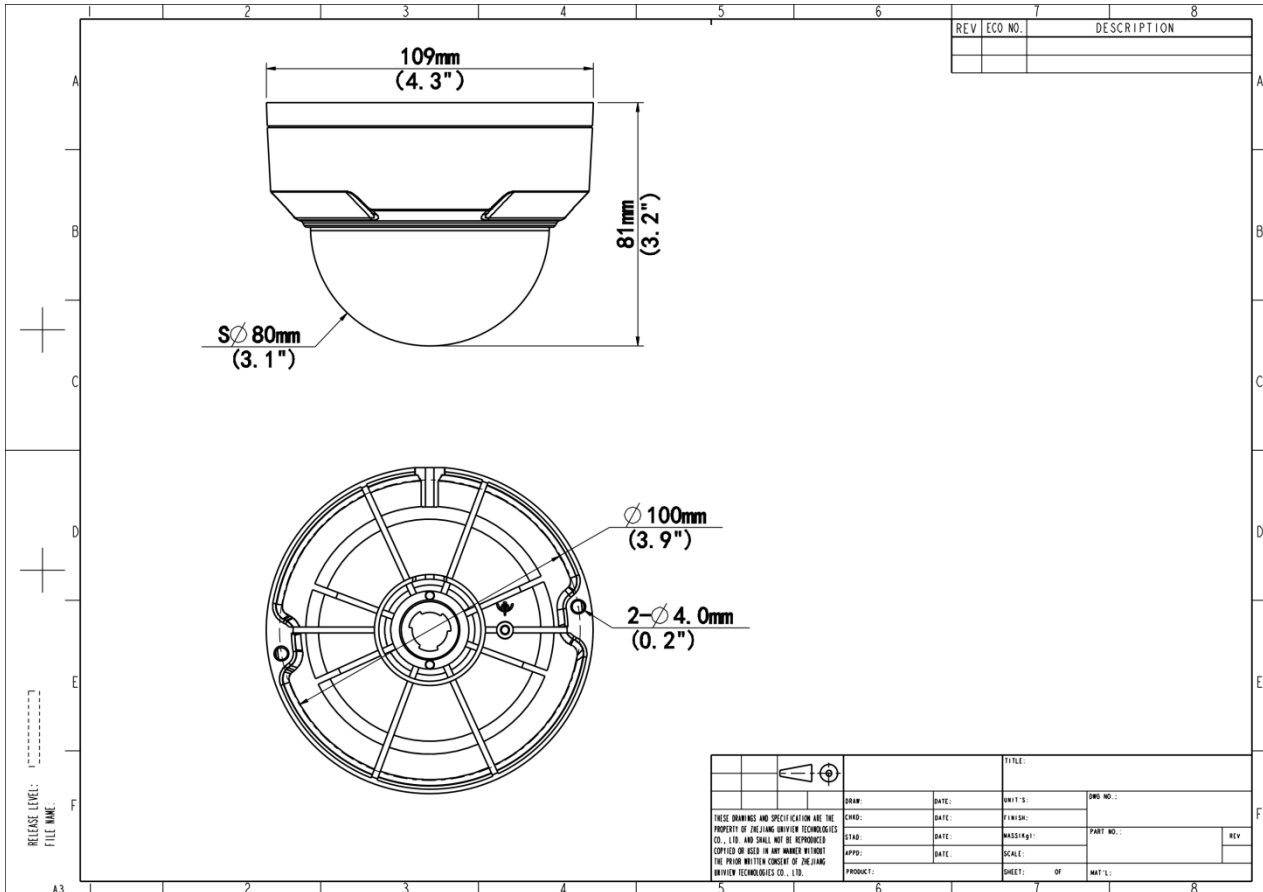

Accessories

TR-JB03-G-IN

Junction Box for Mini Fix-dome(Support wiring from behind)

TR-UM06-E-IN

Slant Mounting Bracket for Fixed Dome

TR-A01-IN

NPT 3/4" Waterproof Cable Gland

TR-UP06-IN

Universal Pole Mounting Bracket

TR-UC08-C

Bullet&Dome Corner Mounting Bracket

TR-SE24-IN

Dome Pendant Mounting Pole 200mm