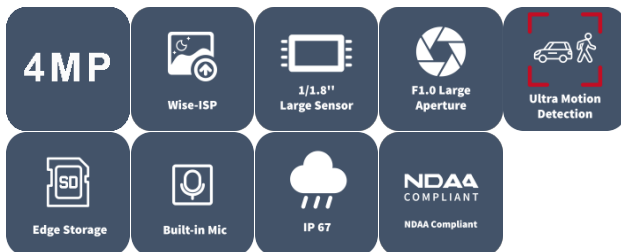

4MP ColorHunter with Wise-ISP Fixed Eyeball Network Camera IPC3624SR-ADF40KM-WP

Features

- High quality image with 4 MP, 1/1.8" CMOS sensor and F1.0 large aperture lens
- 4 MP (2688 × 1520)@25/20 fps; 4 MP (2560 × 1440)@25/20 fps; 3 MP (2304 × 1296)@30/25 fps; 1080P (1920 × 1080)@30/25 fps
- Ultra 265, H.265, H.264, MJPEG
- Supports ColorHunter with Wise-ISP technology, deeply optimizing color, detail, and smear effects in extremely low-light scenes
- 120 dB true WDR technology enables clear image in strong light scene
- Supports 9:16 corridor mode
- Built-in mic
- White light, up to 30 m (98.4 ft.) warm light distance
- MicroSD, up to 512 GB
- IP67 protection
- Supports PoE power supply
- 3-axis