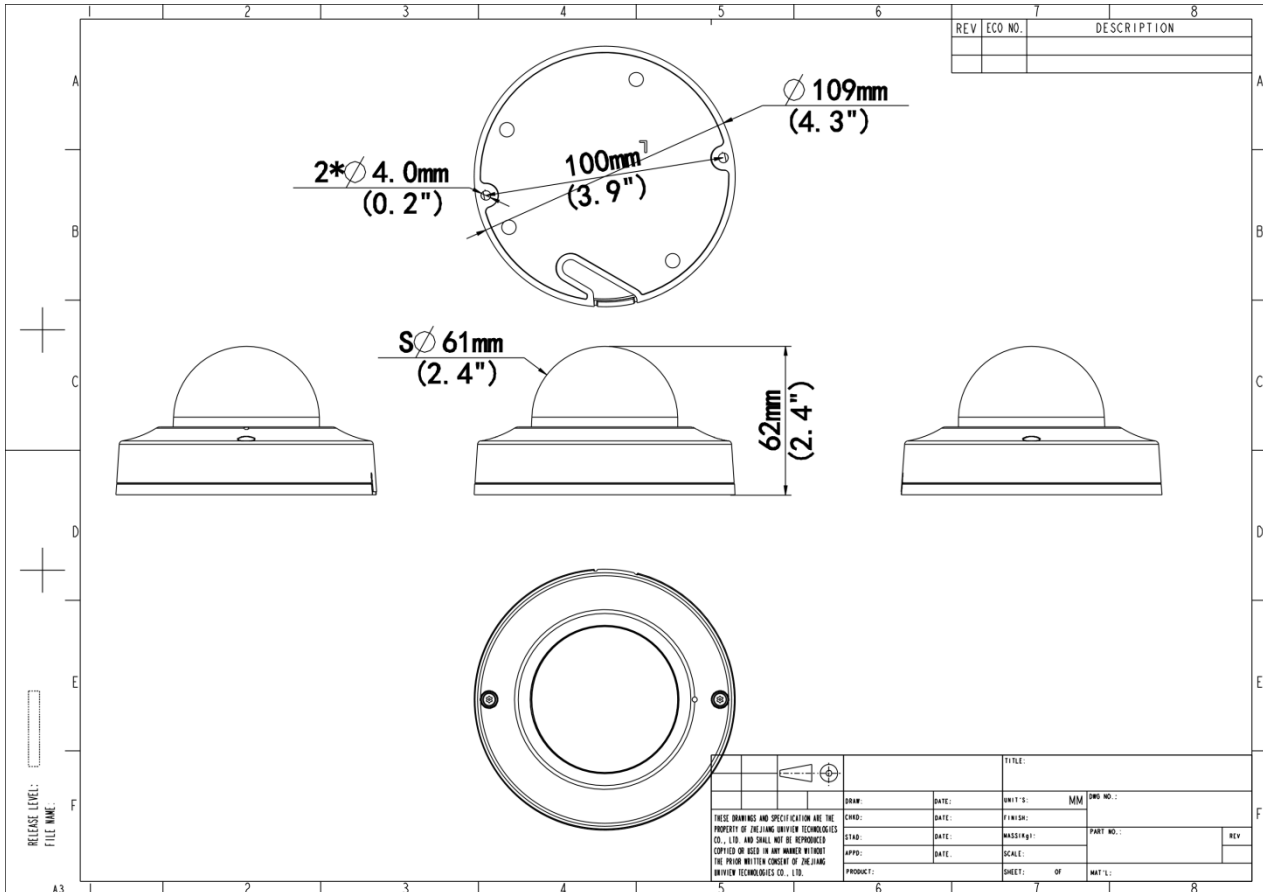

## Specifications

Model	IPC354SB-ADNF28K-I0	IPC354SB-ADNF40K-I0
<b>Camera</b>		
Max Resolution	4 MP	
Sensor	1/2.7" CMOS	
Min. Illumination	Colour:0.003 lux (F1.6, AGC ON) 0 lux with IR	
Day/Night	IR-cut filter with auto switch (ICR)	
Shutter	Auto/Manual, 1 ~ 1/100000s	
Adjustment Angle	Pan: 3°~360°, Tilt: 0° ~ 68°, Rotate:3°~360°	
WDR	120 dB	
S/N	>52 dB	
<b>Lens</b>		
Focal Length	2.8 mm	4.0 mm
Iris	F1.6	
Field of View (H)	101.1°	83.5°
Field of View (V)	55.3°	43.0°
Field of View (D)	111.1°	99.7°
Lens Type	Fixed	
Iris Type	Fixed	
<b>DORI</b>		
DORI Distance (Lens)	2.8mm	4.0mm
DORI Distance (Detect)	63.0m(206.7ft)	90.0m(295.2ft)
DORI Distance (Observe)	25.2m(82.7ft)	36.0m(118.1ft)
DORI Distance (Recognize)	12.6m(41.3ft)	18.0m(59.1ft)
DORI Distance (Identify)	6.3m(20.7ft)	9.0m(29.5ft)
<b>Illuminator</b>		
Illumination Distance (IR)	30 m (98.4 ft)	
Wavelength	850 nm	
Light On/Off Control	Auto/Manual	
Supplemental Light	IR	

Safety	CE LVD (EN 62368-1) CB (IEC 62368-1) UL/CUL (UL 62368-1, CAN/CSA C22.2 No. 62368-1)
Environment	CE-RoHS (2011/65/EU;(EU)2015/863); WEEE (2012/19/EU);
<b>General</b>	
Power	DC 12V±25%, PoE (IEEE 802.3af)
Power Consumption	Max 4.5W
Power Interface	Ø5.5 mm coaxial power plug
Dimensions	Ø109 x 62mm (Ø4.3" x 2.4") (Ø x H)
Weight	0.22 kg (0.49 lb)
Storage Environment	-30 °C to 60 °C (-22 °F to 140 °F), Humidity: ≤ 95% RH (non-condensing)
Working Environment	-30 °C to 60 °C (-22 °F to 140 °F), Humidity: ≤ 95% RH (non-condensing)
Surge Protection	4 KV
Reset Button	Support
Material	Metal + Plastic
Web Client Language	20 Languages: Traditional Chinese, English, Simplified Chinese, Polish, German, Russian, French, Korean, Dutch, Czech, Portuguese (Europe), Portuguese (Brazil), Japanese, Thai, Turkish, Spanish (Latin America), Spanish (Europe), Hungarian, Italian, Vietnamese

## Dimensions

Aggregate product size diagram using IPC354SB-ADNF28K-I0 as an example