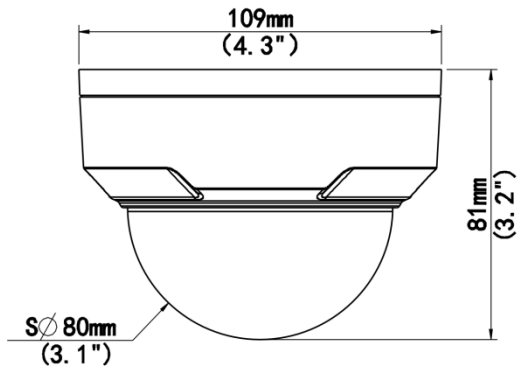

Accessories

TR-JB03-G-IN

Junction Box for Mini Fix-dome(Support wiring from behind)

TR-A01-IN

NPT 3/4" Waterproof Cable Gland

HS-205S

Sunshade Shell for Fixed Focus Dome

TR-SE24-IN

Dome Pendent Mounting Pole 200mm

TR-UM06-E-IN

Slant Mounting Bracket for Fixed Dome

TR-SE24-A-IN

Dome Pendent Mounting Pole 500mm