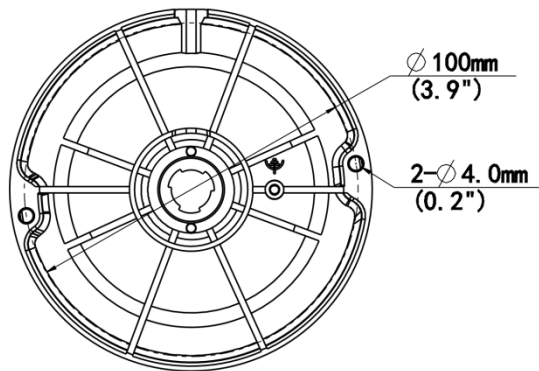

Accessories

TR-JB03-G-IN

Junction Box for Mini Fix-dome(Support wiring from behind)

TR-A01-IN

NPT 3/4" Waterproof Cable Gland

HS-205S

Sunshade Shell for Fixed Focus Dome

TR-SE24-IN

Dome Pendent Mounting Pole 200mm

TR-UM06-E-IN

Slant Mounting Bracket for Fixed Dome

TR-SE24-A-IN

Dome Pendent Mounting Pole 500mm