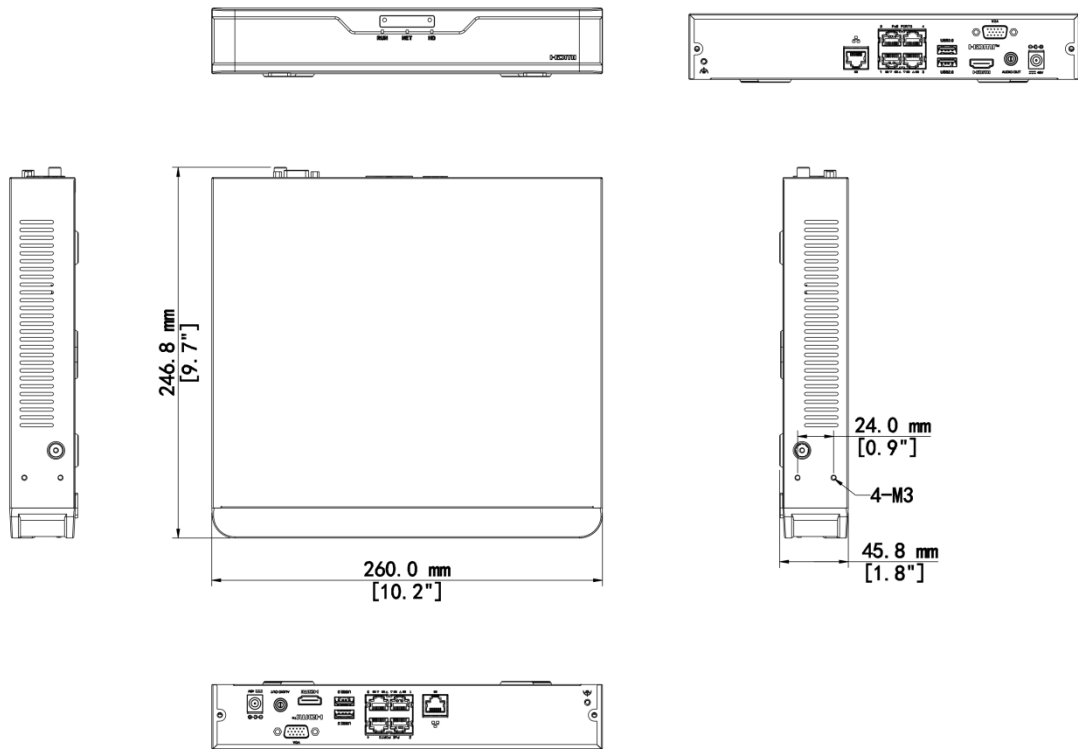

RS485	N/A		
RS232	N/A		
Alarm In	N/A		
Alarm Out	N/A		
Power Supply	DC 48 V/1.35 A	DC 52 V/1.8 A	DC 52 V/1.8 A
PoE			
PoE Interface	4 RJ45 10 M/100 M self-adaptive Ethernet Interface	8 RJ45 10 M/100 M self-adaptive Ethernet Interface	8 RJ45 10 M/100 M self-adaptive Ethernet Interface
Max Power	Max 30 W for single port, Max 54 W in total	Max 30 W for single port, Max 75 W in total	Max 30 W for single port, Max 75 W in total
Supported Standard	IEEE 802.3at, IEEE 802.3af		
Working Environment			
Working Temperature	-10 °C to 55 °C (14 °F to 131 °F)		
Working Humidity	≤ 90% RH (non-condensing)		
Power Consumption (without HDD)	≤ 9W		
Dimensions			
Weight (without HDD)	≤ 1.1Kg (2.43lb)		
Dimensions	260mm × 240mm × 46mm (10.2"×9.4"×1.8")		
Certification			
Certification	CE; FCC; UL; RoHS; WEEE		
CE	EN 55032, EN 61000-3-3, EN IEC 61000-3-2, EN 55035		
FCC	Part15 Subpart B		

## Dimensions

Aggregate product size diagram using NVR301-04S3-P4 as an example