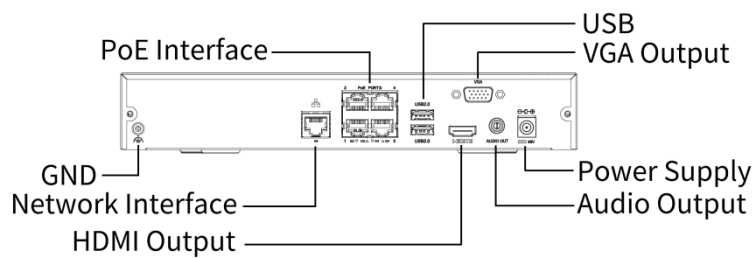

Rear Panel

[NVR301-04S3-P4]