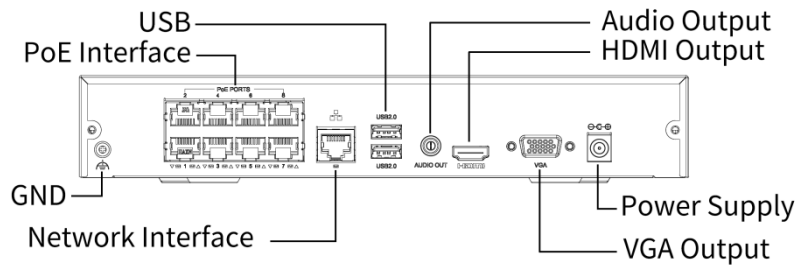

[NVR301-08/16S3-P8]