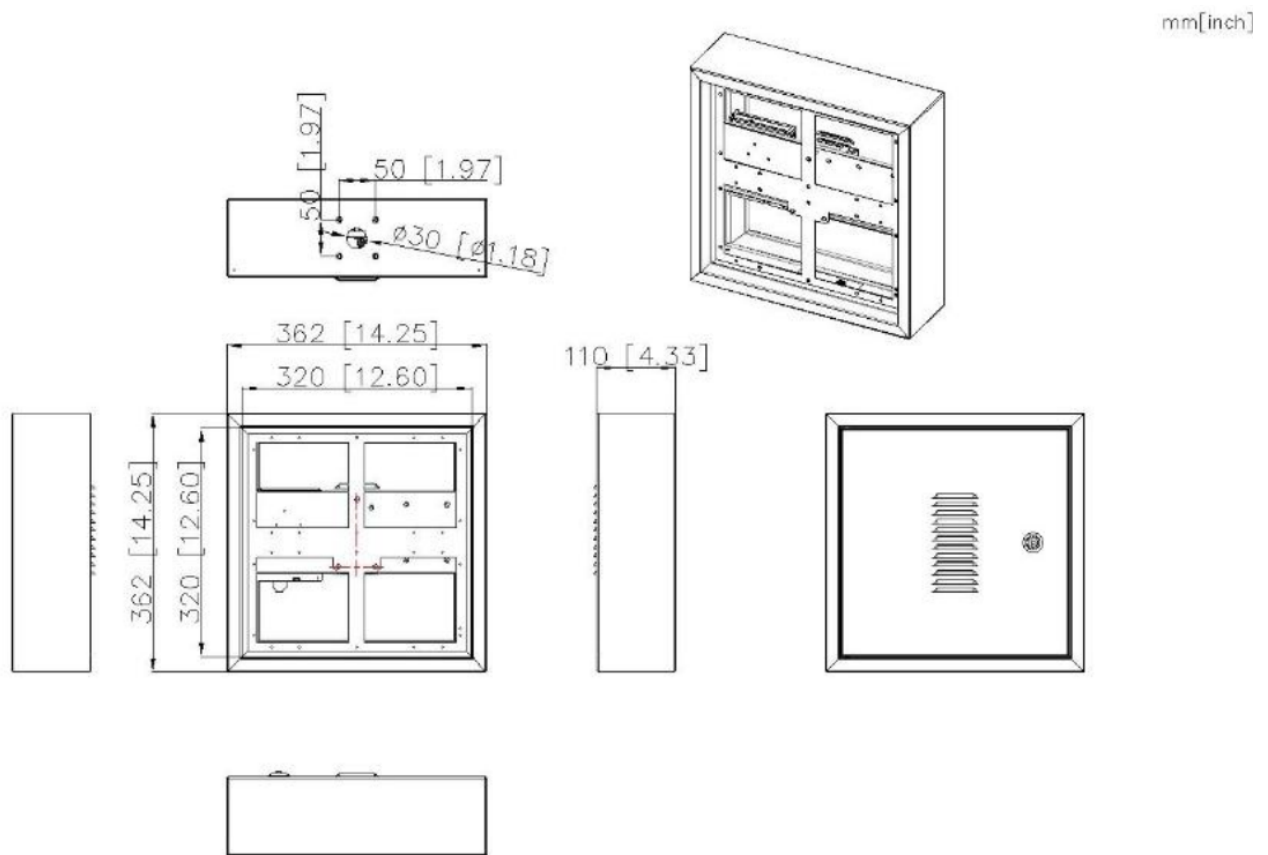

Refresh Rate (Hz)	1920
Interface	
Network interface	100M*1
Serial port	RS485*1
Electrical	
Power Supply	AC100 ~ 240V
General	
Product Dimensions (W × H × D) (mm)	638*182*55
Ingress Protection	IP54
Operating Temperature	-20°C ~ 50°C
Accessories Included	M8*25 screw*4, Key*1, Quick guide*1

Dimensions

Accessories

PKP-LZ-100-50		
Outdoor Parking Guidance Screen Pole