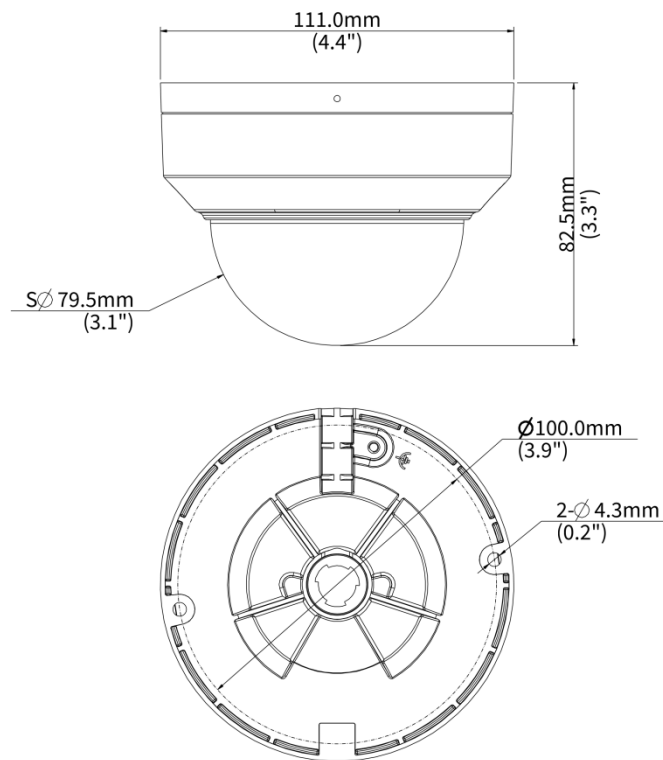

## Specifications

Model	IPC324SS-ADF28K-I1	IPC324SS-ADF40K-I1
<b>Camera</b>		
Max Resolution	4 MP	
Sensor	1/3.0" CMOS	
Min. Illumination	Colour: 0.002 lux (F1.6, AGC ON) 0 lux with IR on	
Day/Night	IR-cut filter with auto switch (ICR)	
Shutter	Auto/Manual, 1 ~ 1/100000s	
Adjustment Angle	Pan: 0° ~ 352°, Tilt: 0° ~ 70°, Rotate: 0° ~ 350°	
S/N	>52 dB	
WDR	130 dB	
<b>Lens</b>		
Focal Length	2.8 mm	4.0 mm
Iris Type	Fixed	
Iris	F1.6	
Field of View (H)	97.68°	81.39°
Field of View (V)	52.67°	43.36°
Field of View (D)	102.52°	86.91°
<b>DORI</b>		
DORI Distance (Lens)	2.8mm	4.0mm
DORI Distance (Detect)	63.0m(206.7ft)	90.0m(295.3ft)
DORI Distance (Observe)	25.2m(82.7ft)	36.0m(118.1ft)
DORI Distance (Recognize)	12.6m(41.3ft)	18.0m(59.1ft)
DORI Distance (Identify)	6.3m(20.7ft)	9.0m(29.5ft)
<b>Illuminator</b>		
Supplemental Light	IR	
Illumination Distance (IR)	40 m (131.2 ft)	
IR On/Off Control	Auto/Manual	
Wavelength	850 nm	
<b>Video</b>		
Video Compression	Ultra 265, H.265, H.264, MJPEG	
H.264 Code Profile	Baseline profile, Main profile, High profile	

## Dimensions