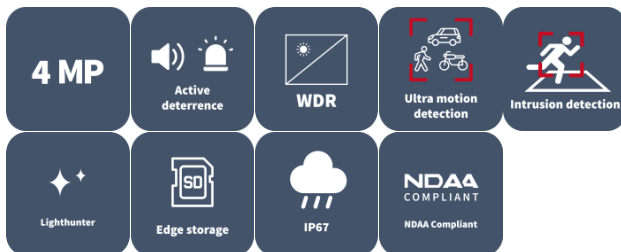

4MP HD Intelligent Light and Audible Warning Fixed Bullet Network Camera

IPC2124SB-ADF28(40)KMC-IO

Features

- High quality image with 4 MP, 1/2.7" CMOS sensor
- 4 MP (2688 × 1520)@30/25 fps; 4 MP (2560 × 1440)@30/25 fps; 3 MP (2304 × 1296)@30/25 fps; 1080P (1920 × 1080)@30/25 fps
- Ultra 265, H.265, H.264, MJPEG
- Smart intrusion prevention, including cross line, intrusion, enter area, leave area detection
- Intelligent intrusion prevention system based on target classification significantly reduces false alarms caused by leaves, birds, and lights, accurately focusing on humans, vehicles, and non-motor vehicles
- Supports sound and light alarm linkage. When smart intrusion prevention is triggered, the camera links sound alarm and light linkage
- 120 dB true WDR technology enables clear image in strong light scene
- Supports 9:16 corridor mode
- Built-in mic and speaker
- Smart IR, up to 30 m (98.4 ft) IR distance
- MicroSD, up to 512 GB
- IP67 protection
- Supports PoE power supply