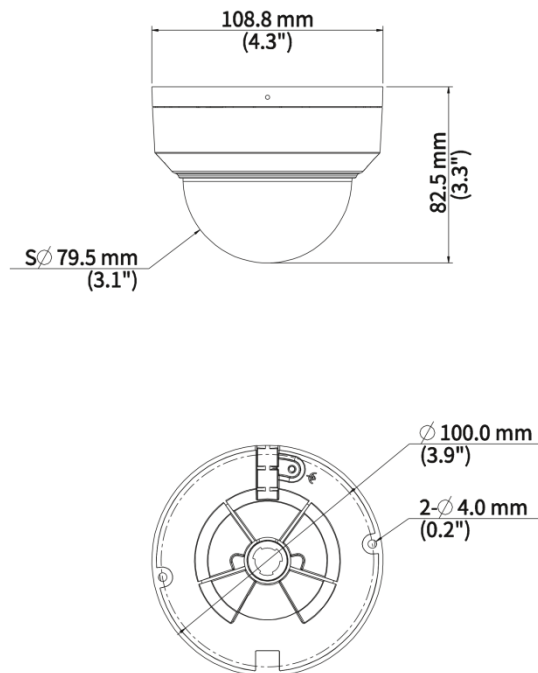

Protection	IP67 (IEC 60529) IK10 (IEC 62262)
EMC	CE-EMC (EN 55032, EN 61000-3-3, EN IEC 61000-3-2, EN 55035) FCC (FCC 47 CFR part15 B)
Safety	CE LVD (EN 62368-1) CB (IEC 62368-1) UL/CUL (UL 62368-1, CAN/CSA C22.2 No. 62368-1)
Environment	CE-RoHS (2011/65/EU;(EU)2015/863); WEEE (2012/19/EU);
General	
Power	DC 12 V±25%, PoE (IEEE 802.3af)
Power Consumption	Max. 3.5 W
Power Interface	Ø5.5 mm coaxial power plug
Dimensions	Ø109 mm × 83 mm (Ø4.3" × 3.3") (Ø × H)
Material	Metal + Plastic
Weight	0.34 kg (0.75 lb.)
Storage Environment	-40 °C to 70 °C (-40 °F to 158 °F), Humidity: ≤ 95% RH (non-condensing)
Working Environment	-30 °C to 60 °C (-22 °F to 140 °F), Humidity: ≤ 95% RH (non-condensing)
Surge Protection	4 KV
Web Client Language	4 Languages: English, Russian, Spanish, Vietnamese
Reset Button	N/A

Dimensions