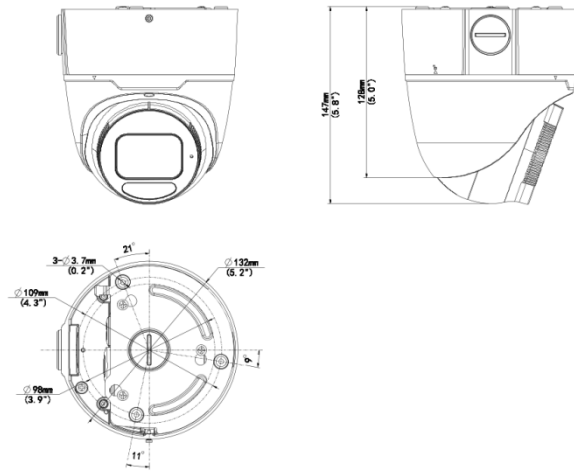

## Specifications

Camera	Description
Max Resolution	4 MP
Sensor	1/3"CMOS
Min. Illumination	Colour: 0.002 lux (F1.2, AGC ON) 0 lux with IR on
Day/Night	IR-cut filter with auto switch (ICR)
Shutter	Auto/Manual, 1 ~ 1/100000s
Adjustment Angle	Pan: 0° ~ 360°, Tilt: 0° ~ 75°, Rotate: 0° ~ 360°
S/N	>56dB
WDR	130dB
Lens	Description
Focal Length	2.7 ~ 13.5 mm
Iris Type	Fixed
Iris	F1.2
Field of View (H)	103.8°~ 29.7°
Field of View (V)	56.7°~ 16.7°
Field of View (D)	108.3°~ 33.7°
Lens Type	Motorized
DORI	Description
DORI Distance (Lens)	2.7mm, 13.5mm
DORI Distance (Detect)	60.8m(199ft), 303.8m(996.7ft)
DORI Distance (Observe)	24.3m(79.7ft), 121.5m(398.6ft)
DORI Distance (Recognize)	12.2m(40ft), 60.8m(199.5ft)
DORI Distance (Identify)	6.1m(20ft), 30.4m(99.7ft)

Serial Port	N/A
Built-in Mic	Support
Built-in Speaker	N/A
WIFI	N/A
Network	1 x RJ45 10M/100M Base-TX Ethernet
Video Output	N/A
<b>Certification</b>	<b>Description</b>
EMC	CE-EMC (EN 55032, EN 61000-3-3, EN IEC 61000-3-2, EN 50130) FCC (FCC 47 CFR part15 B)
Safety	CE-LVD (EN 62368-1) CB (IEC 62368-1) UL/CUL (UL 62368-1, CAN/CSA C22.2 No. 62368-1)
Environment	CE-RoHS (2011/65/EU;(EU)2015/863); WEEE (2012/19/EU)
Protection	IP67 (IEC 60529) IK10 (IEC 62262)
<b>General</b>	<b>Description</b>
Power	DC 12V±25%, PoE (IEEE 802.3af)
Power Consumption	Max 7.5W
Power Interface	Ø 5.5 mm coaxial power plug
Dimensions	Ø132 x 147mm (Ø5.2" x 5.8" ) (Ø x H)
Weight	0.99kg (2.18lb)
Material	Metal
Working Environment	-30 °C ~ 60 °C (-22 °F ~ 140 °F), Humidity: ≤95% RH (non-condensing)
Storage Environment	-30 °C ~ 60 °C (-22 °F ~ 140 °F), Humidity: ≤95% RH (non-condensing)
Surge Protection	6 KV
Reset Button	Support
Web Client Language	20 Languages Traditional Chinese, English, Simplified Chinese, Polish, German, Russian, French, Korean, Dutch, Czech, Portuguese (Europe), Portuguese (Brazil), Japanese, Thai, Turkish, Spanish (Latin America), Spanish (Europe), Hungarian, Italian, Vietnamese

## Dimensions