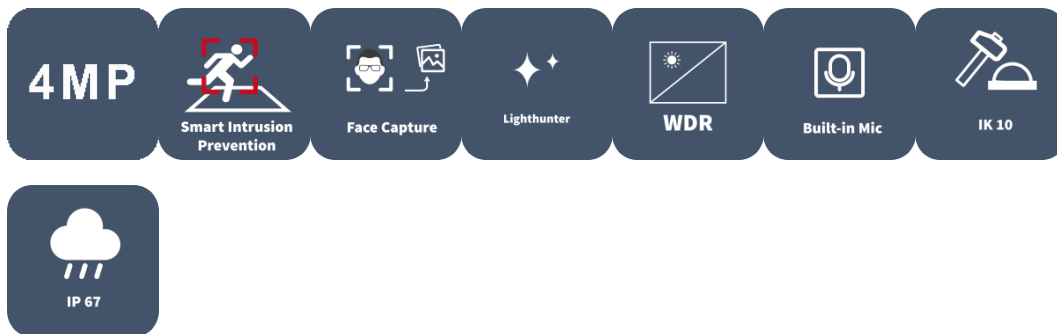

# 4MP HD Intelligent LightHunter IR VF Eyeball Network Camera

IPC3634SS-ADZK-I1

## Features

- High quality image with 4MP, 1/3"CMOS sensor
- 4MP (2688\*1520)@ 30/25fps; 4MP (2560\*1440)@ 30/25fps; 3MP (2304\*1296) @ 30/25fps; 2MP (1920\*1080) @30/25fps
- Ultra 265, H.265, H.264, MJPEG
- Smart intrusion prevention, include cross line, intrusion, enter area, leave area detection
- Based on target classification, smart intrusion prevention significantly reduce false alarm caused by leaves, birds and lights etc., accurately focus on human and, motor vehicle and non-motor vehicle
- Intelligent People Flow Counting and Crowd Density Monitoring
- Smart intrusion prevention with Color retrieval
- Auto Scene Match (ASM) (Only WDR)
- LightHunter technology ensures ultra-high image quality in low illumination environment
- 130dB true WDR technology enables clear image in strong light scene

- Support 9:16 Corridor Mode
- Alarm:1 in/1 out, Audio: 1 in/1 out, Built-in Mic
- Smart IR, up to 40m (131ft) IR distance
- Supports 512 G Micro SD card
- IK10 vandal resistant and IP67 protection