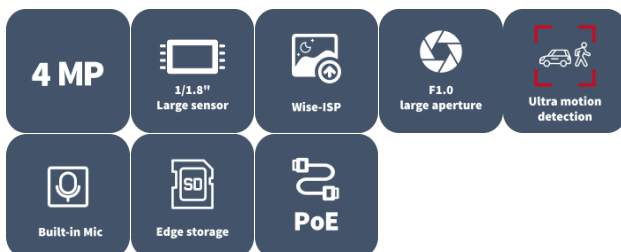

4MP ColorHunter Wise-ISP Fixed Warm Light Bullet Network Camera IPC2314LE-ADF28(40)K-WP-L

Features

- High quality image with 4 MP, 1/1.8" CMOS sensor and F1.0 large aperture lens
- 4 MP (2560 × 1440)@25/20 fps; 3 MP (2304 × 1296)@30/25 fps; 1080P (1920 × 1080)@30/25 fps
- Ultra 265, H.265, H.264, MJPEG
- Supports ColorHunter with Wise-ISP technology, deeply optimizing color, detail, and smear effects in extremely low-light scenes
- 120 dB true WDR technology enables clear image in strong light scene
- Supports 9:16 corridor mode
- Built-in mic
- White light, up to 30 m (98.4 ft) warm light distance
- MicroSD, up to 512 GB
- IP67 protection
- Supports PoE power supply
- 3-axis