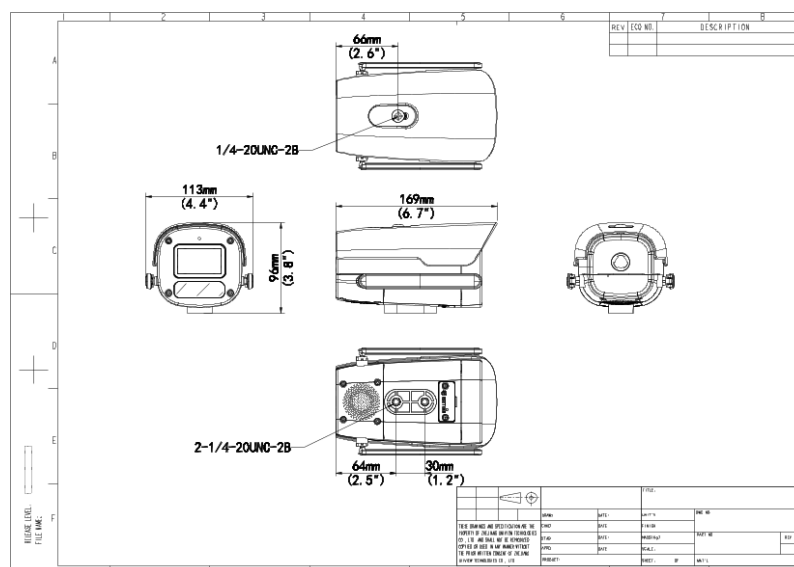

Built-in Speaker	Support
WIFI	N/A
Network	1 x RJ45 10M/100M Base-TX Ethernet
Video Output	N/A
Certification	Description
Protection	IP67 (IEC 60529)
General	Description
Power	DC 12V±25% Power consumption: Max 6.5W
Power Interface	Ø 5.5 mm coaxial power plug
Dimensions	169×113×96mm (6.7" ×4.4" ×3.8")
Weight	0.47kg (1.04lb)
Material	Graphene + Metal
Working Environment	-30 °C ~ 60 °C (-22 °F ~ 140 °F), Humidity: ≤95% RH (non-condensing)
Storage Environment	-30 °C ~ 60 °C (-22 °F ~ 140 °F), Humidity: ≤95% RH (non-condensing)
Surge Protection	4KV
Reset Button	Support
Web Client Language	13 Languages English, Simplified Chinese, Polish, German, Russian, French, Korean, Dutch, Czech, Portuguese, Spanish, Spanish (Europe), Italian

Dimensions