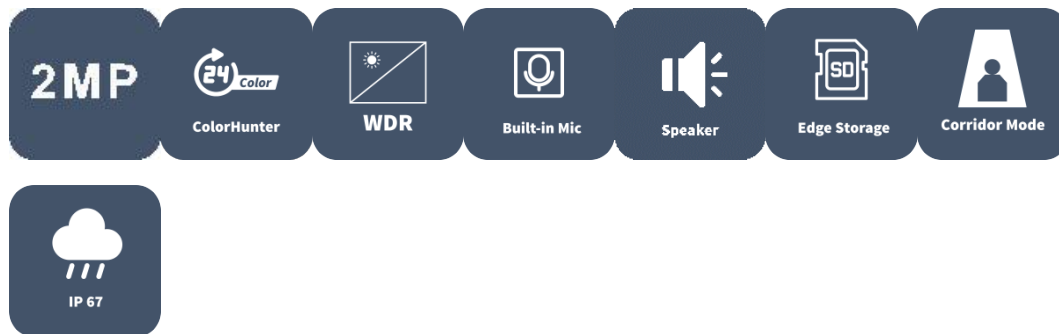

# 2MP HD 4G ColorHunter Fixed Bullet Network Camera

IPC2A12LP-ADF40(60)KC-4G-E

## Features

- High quality image with 2MP, 1/2.8"CMOS sensor
- 2MP (1920\*1080), Max 30fps; 720P (1280\*720), Max 30fps;
- Support 4G access to the network
- Alarm:1 in/1 out
- Audio: 1 in/1 out
- Built-in Mic & Speaker
- Smart IR, up to 50m (164ft) IR distance
- White Light, up to 30m (98ft) white light distance
- Support 512 G Micro SD card
- IP67 protection

Illuminator	Description
Supplemental Light	Dual Light
Illumination Distance(IR)	50 m (164.0 ft)
Illumination Distance(Warm Light )	30 m (98.4 ft)
Wavelength	850 nm
IR On/Off Control	Auto/Manual
Video	Description
Video Compression	Ultra 265; H.265; H.264; MJPEG
H.264 Code Profile	Baseline profile, Main profile, High profile
Frame Rate	Main Stream: 1080P (1920*1080), Max 30fps; 720P (1280*720), Max 30fps Sub Stream: 720P (1280*720), Max 30fps; D1 (720*576), Max 30fps; 640*360,Max 30fps;
Video Bit Rate	128 Kbps ~ 2048 Kbps
U-code	Support
OSD	Up to 8 OSDs
Privacy Mask	Up to 4 areas
ROI	Support
Video Stream	Dual Streams
Image	Description
White Balance	Auto; Outdoor; Fine Tune; Sodium Lamp; Locked; Auto2
Digital Noise Reduction	2D/3D DNR
Smart IR	Support
Flip	Normal; Flip Vertical; Flip Horizontal; 180°; 90°Clockwise; 90°Anti-clockwise
Dewarping	N/A
HLC	Support
BLC	Support
Defog	Digital Defog
Events	Description
Basic Detection	Motion Detection; Ultra Motion Detection; Tampering Alarm; Audio Detection
General Function	Watermark; IP Address Filtering; Access Policy; ARP Protection; RTSP Authentication; User Authentication
Intelligent	Description