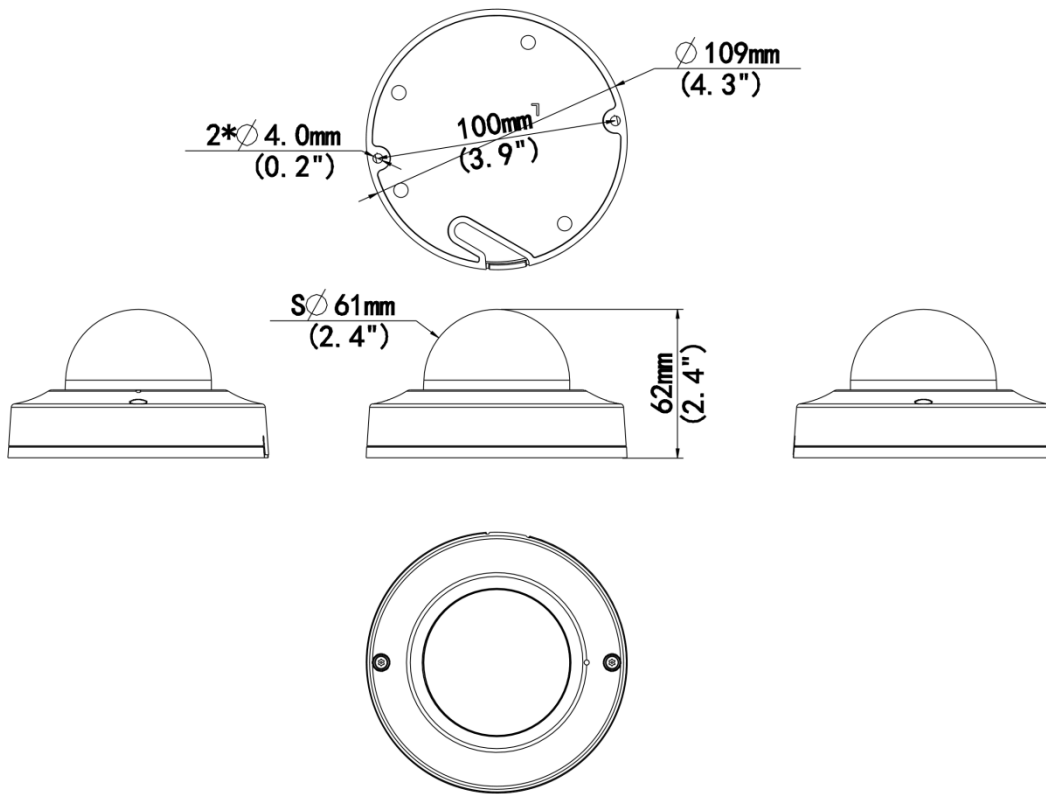

Dimensions

Accessories

TR-JB03-G-IN

Junction Box for Mini Fix-dome(Support wiring from behind)

TR-UP06-IN

Universal Pole Mounting Bracket

TR-UM06-E-IN

Slant Mounting Bracket for Fixed Dome

TR-UC08-C

Bullet&Dome Corner Mounting Bracket

TR-A01-IN

NPT 3/4" Waterproof Cable Gland

TR-SE24-IN

Dome Pendant Mounting Pole 200mm