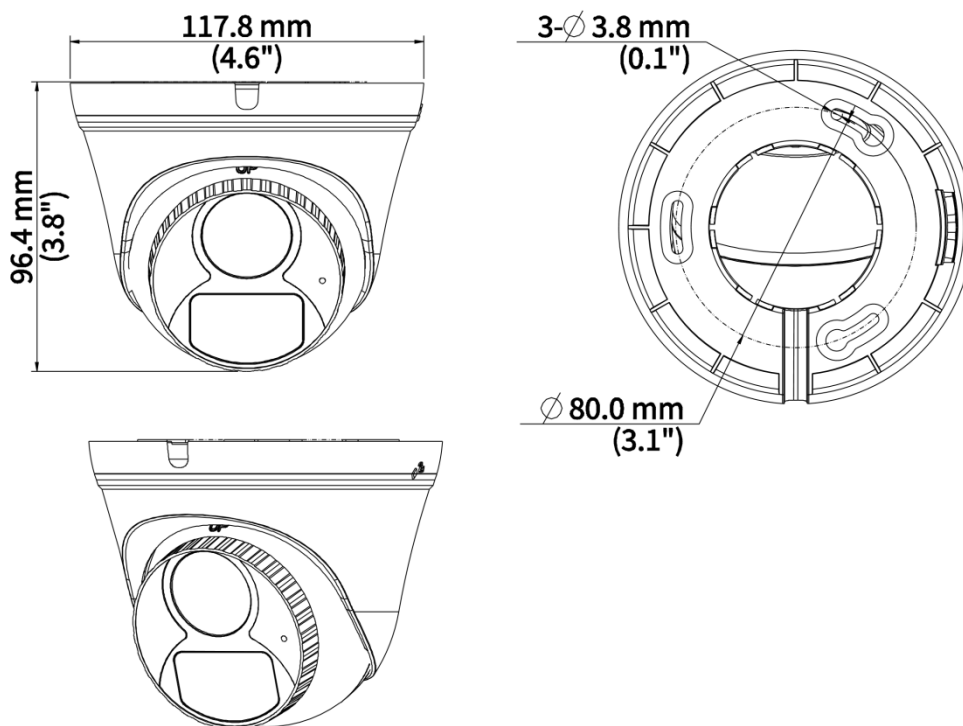

Temperature	-30 °C to 60 °C (-22 °F to 140 °F)
Humidity	≤ 95% RH (non-condensing)
Surge Protection	4 KV for power, 4 KV for video output interfaces
General	
Power	DC 12 V ± 25%
Power Consumption	3.0W
Mount	Wall Mount, Pole Mount, Corner Mount, Pendant Mount
Dimensions	Φ118mm*96mm (diameter*height)
Material	Plastic
Weight	186g (0.41lb)
OSD Menu Language	11 Languages: English, German, Spanish (Latin America), French, Italian, Japanese, Korean, Polish, Portuguese (Brazil), Russian, Turkish
Certification	
EMC	CE-EMC (EN 55032, EN 61000-3-3, EN IEC 61000-3-2, EN 55035), FCC (FCC 47 CFR part15 B)
Safety	CE-LVD (EN 62368-1)
Environment	CE-RoHS (2011/65/EU; (EU) 2015/863); WEEE (2012/19/EU)
Protection	IP67 (IEC 60529)

Dimensions