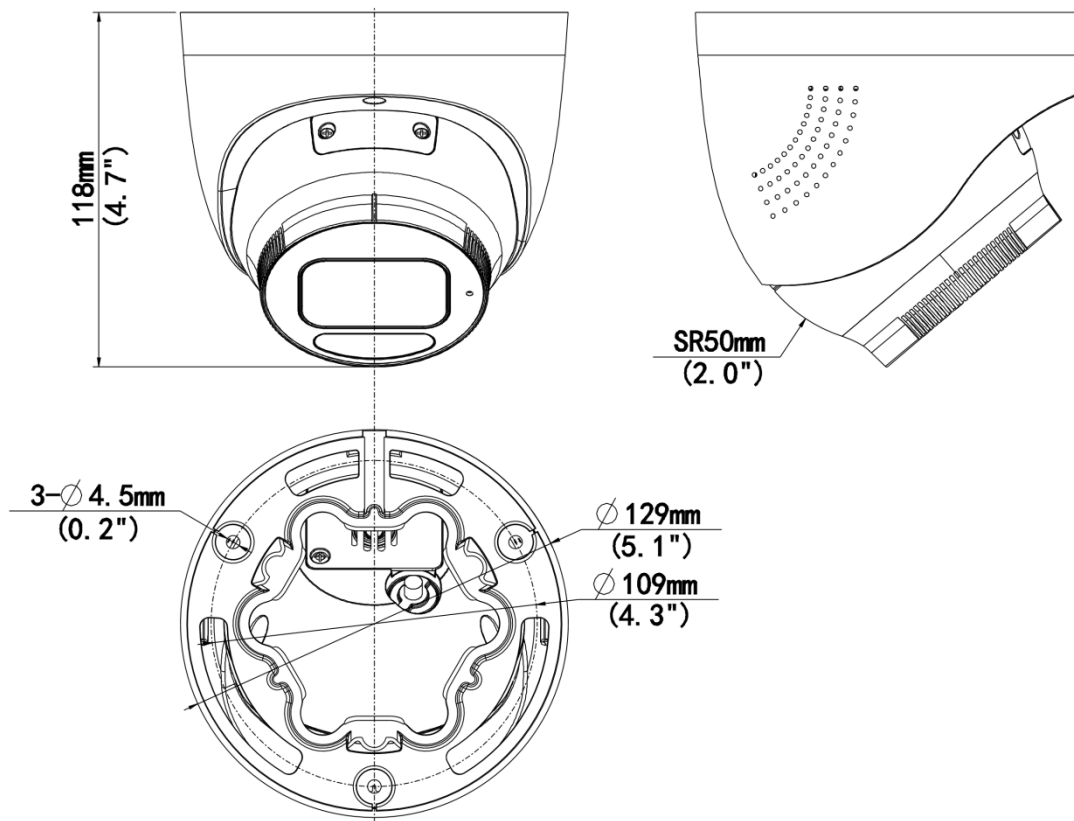

## Specifications

Model	IPC3638SS-ADF28KMC-I1	IPC3638SS-ADF40KMC-I1
<b>Camera</b>		
Max Resolution	8 MP	
Sensor	1/2.8" CMOS	
Min. Illumination	Color: 0.001 Lux ( F1.0, AGC ON), 0 Lux with light	
Day/Night	IR-cut filter with auto switch (ICR)	
Shutter	Auto/Manual, 1 ~ 1/100000s	
Adjustment Angle	Pan: 0° to 360°, Tilt: 0° to 80°, Rotate: 0° to 360°	
S/N	>56 dB	
WDR	130 dB	
<b>Lens</b>		
Focal Length	2.8 mm	4.0 mm
Iris Type	Fixed	
Iris	F1.0	
Field of View (H)	106.5°	92°
Field of View (V)	57.9°	51°
Field of View (D)	132°	106°
<b>DORI</b>		
DORI Distance (Lens)	2.8 mm	4 mm
DORI Distance (Detect)	86.9 m (285.1 ft.)	124.1 m (407.2 ft.)
DORI Distance (Observe)	34.8 m (114.2 ft.)	49.7 m (163.1 ft.)
DORI Distance (Recognize)	17.4 m (57.1 ft.)	24.8 m (81.4 ft.)
DORI Distance (Identify)	8.7 m (28.5 ft.)	12.4 m (40.7 ft.)
<b>Illuminator</b>		
Supplemental Light	Dual light	
Illumination Distance (IR)	IR 30 m (98.4 ft.), warm light 30 m (98.4 ft.)	
Illumination Distance (Warm Light)	IR 30 m (98.4 ft.), warm light 30 m (98.4 ft.)	
IR On/Off Control	Auto/Manual	
Wavelength	850 nm	
Light On/Off Control	Auto/Manual	
<b>Video</b>		
Video Compression	Ultra 265, H.265, H.264, MJPEG	
H.264 Code Profile	Baseline profile, Main profile, High profile	
Frame Rate	Main Stream: 8 MP (3840 × 2160), max. 30 fps; 5 MP (3072 × 1728), max. 30 fps; 4 MP (2560 × 1440), max. 30 fps; 1080P (1920 × 1080), max. 30 fps; 720P (1280 × 720), max. 30 fps; Sub Stream: 720P (1280 × 720), max. 30 fps; D1 (720 × 576), max. 30 fps; 640 × 360, max. 30 fps; 2CIF (704 × 288), max. 30 fps; CIF (352 × 288), max. 30 fps; Third Stream: D1 (720 × 576), max. 30 fps; 640 × 360, max. 30 fps; 2CIF (704 × 288), max. 30 fps; CIF (352 × 288), max. 30 fps;	
Video Bit Rate	128 Kbps to 16 Mbps	

## Dimensions