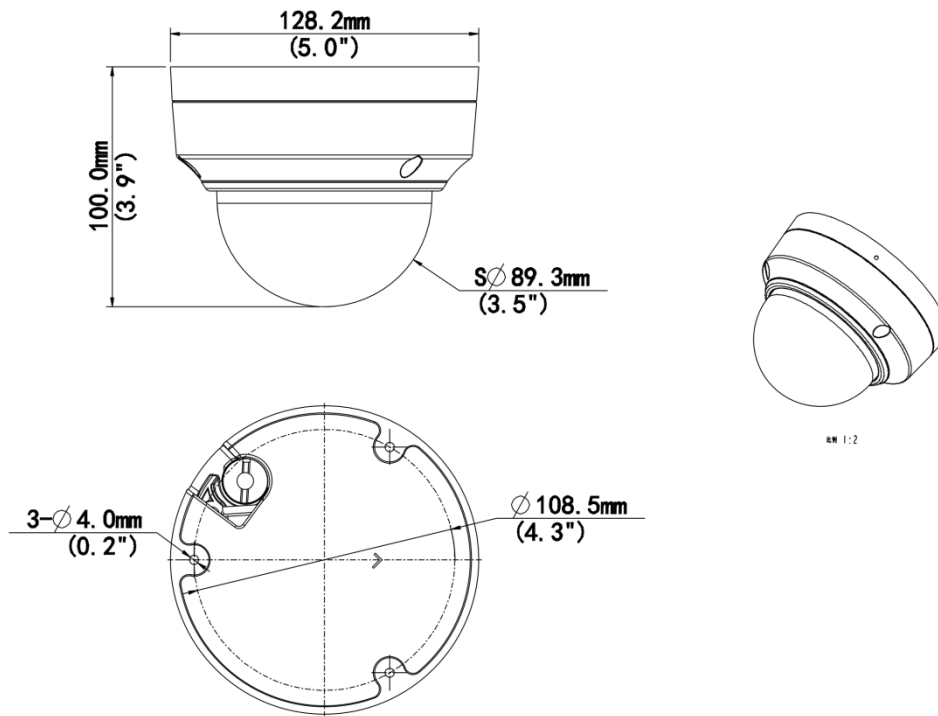

Dimensions

Accessories

TR-JB03-H-IN

Junction Box for Metal Turret Camera(Support wiring from behind)

TR-A01-IN

NPT 3/4" Waterproof Cable Gland

TR-JB07/WM03-F-IN

Wall Mounting Assembling Bracket with Back Hole for 3 Inch Hemisphere

TR-UP06-IN

Universal Pole Mounting Bracket

TR-WM03-B-IN

Wall Mounting Assembling Bracket for 3 Inch Hemisphere

TR-UC08-C

Bullet&Dome Corner Mounting Bracket