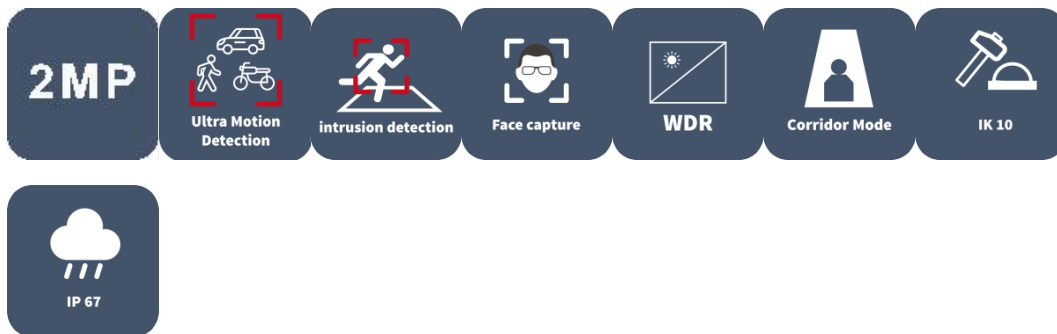

2MP HD Intelligent LightHunter IR Fixed Dome Network Camera

IPC322SB-DF28(40)K-I0

Features

- High quality imaging with 2MP, 1/2.8"CMOS sensor
- 2MP (1920*1080)@30/25fps; 720P (1280*720)@30/25fps
- Ultra 265, H.265, H.264, MJPEG
- Smart intrusion prevention, include cross line, intrusion, enter area, leave area detection
- Based on target classification, smart intrusion prevention significantly reduce false alarm caused by leaves, birds and lights etc., accurately focus on human and, motor vehicle and non-motor vehicle
- Intelligent
- LightHunter technology ensures ultra-high image quality in low illumination environment
- 120dB true WDR technology enables clear image in strong light scene
- Support 9:16 Corridor Mode
- Alarm:1 in/1 out, Audio: 1 in/1 out

- Smart IR, up to 30m (98ft) IR distance
- Supports 512 G Micro SD card
- IK10 vandal resistant
- IP67 protection
- Support PoE power supply

Specifications

Camera	Description
Max Resolution	2MP
Sensor	1/2.8" CMOS
Min. Illumination	Colour:0.001 lux (F1.6, AGC ON) 0 lux with IR
Day/Night	IR-cut filter with auto switch (ICR)
Shutter	Auto/Manual, 1 ~ 1/100000s
Adjustment Angle	Pan: 3° ~ 360°, Tilt: 0° ~ 68°, Rotate: 3° ~ 360°
S/N	>52dB
WDR	120dB
Lens	Description
Focal Length	IPC322SB-DF28K-I0:2.8 mm IPC322SB-DF40K-I0:4.0 mm
Iris Type	Fixed
Iris	F1.6
Field of View (H)	IPC322SB-DF28K-I0:106.7° IPC322SB-DF40K-I0:87.5°
Field of View (V)	IPC322SB-DF28K-I0:57.1° IPC322SB-DF40K-I0:46.3°
Field of View (D)	IPC322SB-DF28K-I0:115.7° IPC322SB-DF40K-I0:92.4°
Lens Type	Fixed
DORI	Description
DORI Distance(Lens)	IPC322SB-DF28K-I0:2.8mm IPC322SB-DF40K-I0:4.0mm