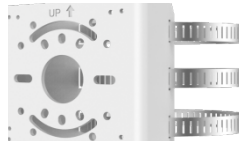

TR-JB07/WM03-G-IN

Wall Mounting Assembling Bracket For 32 Fix-dome&Mini Fix-dome&Plastic Turret Camera

TR-WM03-D-IN

Wall Mounting Bracket for 32 Fix-dome&Mini Fix-dome&Plastic Turret Camera

TR-CM24-IN

Dome Pendent Mounting Bracket(In door)

TR-SE24-A-IN

Dome Pendent Mounting Pole 500m

TR-SE24-IN

Dome Pendent Mounting Pole 200m

TR-UC08-C

Bullet&Dome Corner Mounting Bracket

TR-UP06-IN

Universal Pole Mounting Bracket

TR-A01-IN

NPT 3/4" Waterproof Cable Gland

TR-UM06-E-IN

Slant Mounting Bracket for Fixed Dome

Zhejiang Uniview Technologies Co., Ltd.

No. 369, Xietong Road, Xixing Sub-district, Binjiang District, Hangzhou City, 310051, Zhejiang Province, China (Zhejiang) Pilot Free Trade Zone, China