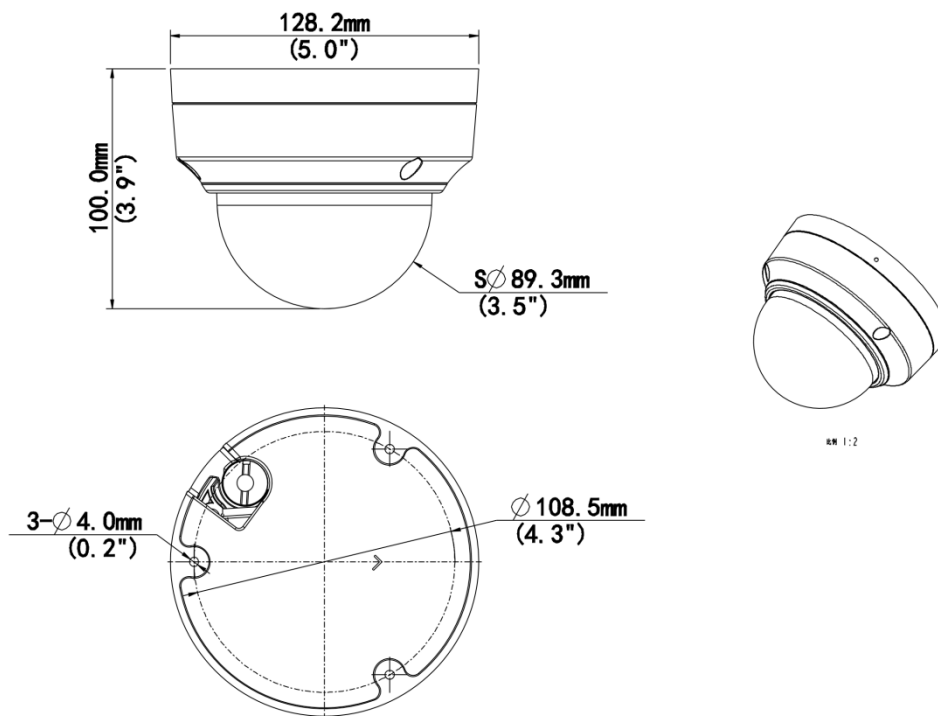

Dimensions

Accessories

TR-JB03-H-IN-V2 Junction Box for Metal Turret Camera(Support wiring from behind)	TR-A01-IN NPT 3/4" Waterproof Cable Gland	TR-SE24-IN Dome Pendant Mounting Pole 200mm
TR-SE24-A-IN Dome Pendant Mounting Pole 500mm	TR-CM24-IN Dome Pendant Mounting Bracket(Indoor)	TR-UC08-C-V2 Bullet&Dome Corner Mounting Bracket